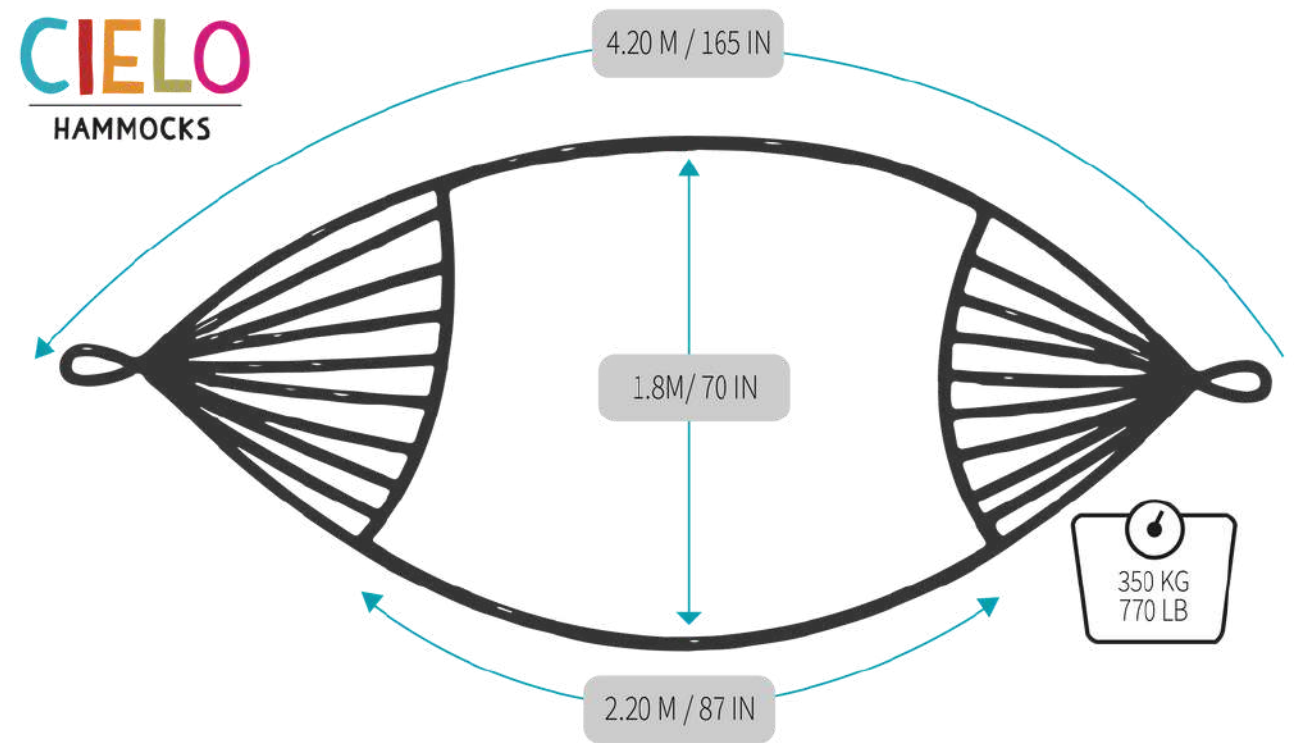

CIELO
HAMMOCKS