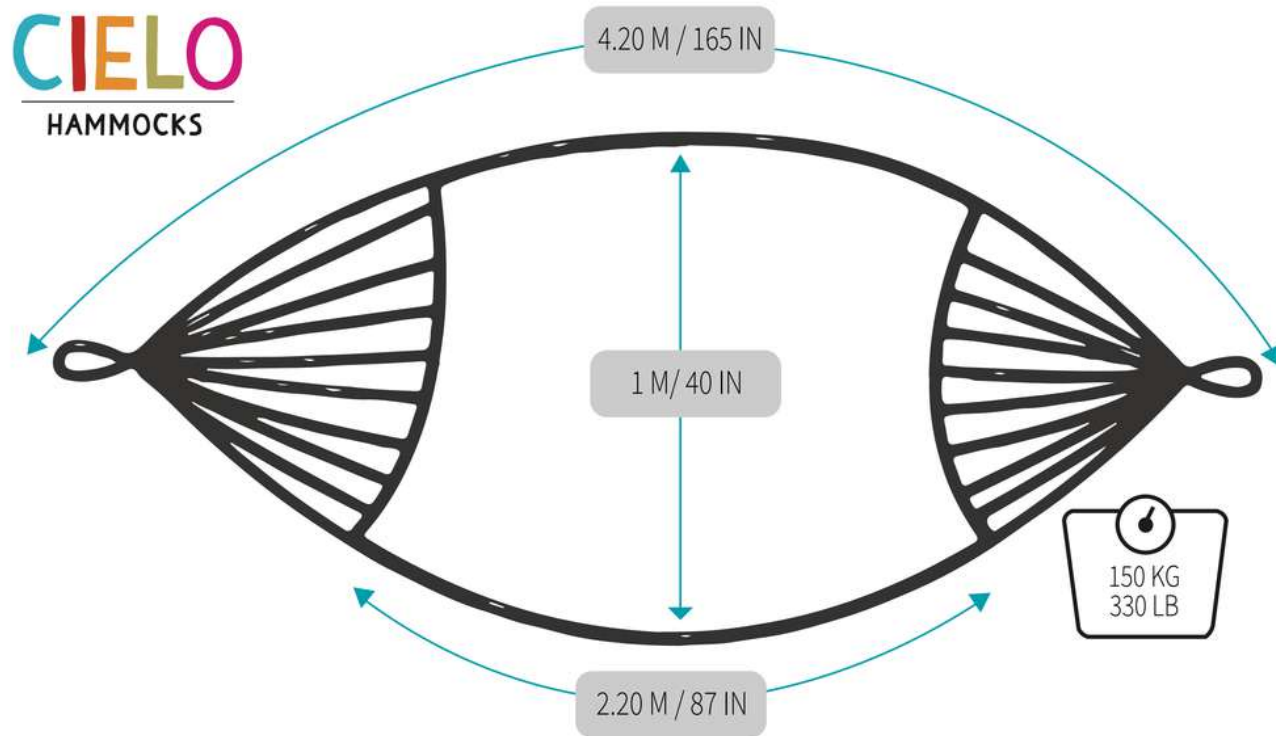

CIELO
HAMMOCKS