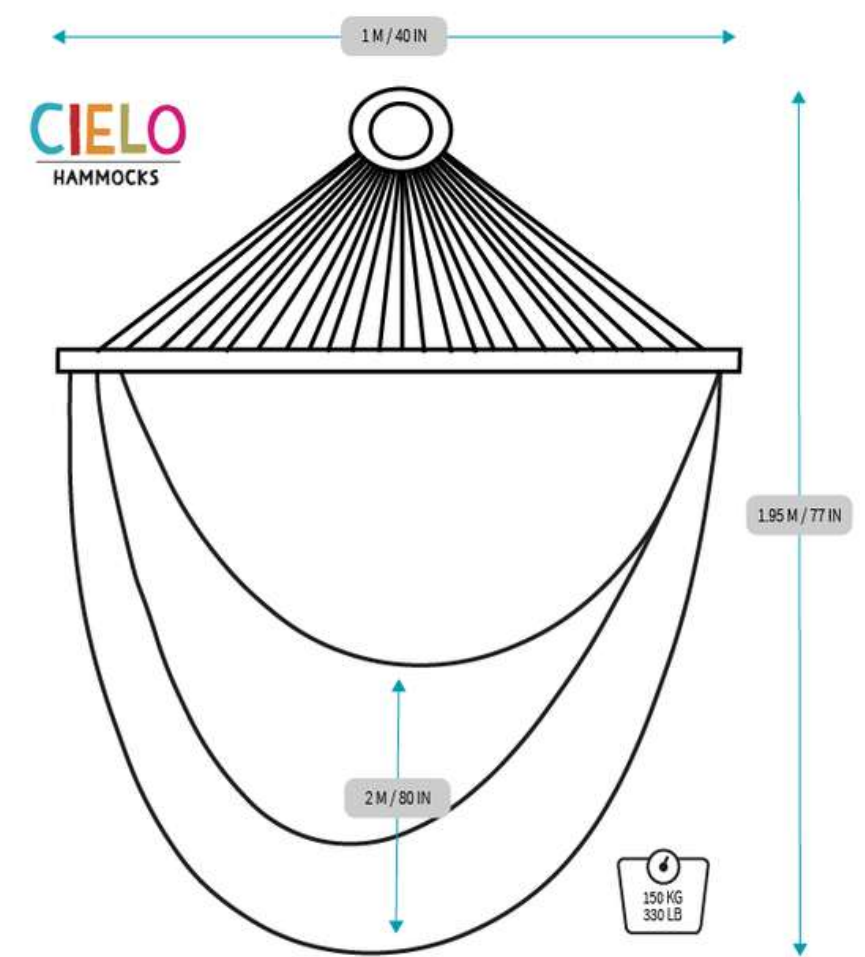

SXL: The key difference between L and XL is that you can fully lean back and stretch out from head to toe in this XL chair. It is the most comfortable hanging chair out there! Ideal for small spaces since you only need a single hanging point. Also looks beautiful as an decorative piece for a porch or hanging from a tree, etc. The XL chair is wider than the L chair and provides more comfort for the user.

- **SKU. SXLAS02 (Cotton Natural):** $30.85 USD
- **SKU. SXLAS (Cotton Multicolor):** $35.59 USD
- **SKU. SXLNS (Nylon):** $35.00 USD

Product: SXL
Weight Capacity: 150 kg / 330lb
Item Weight: 2.00 kg/ 4.40 lb