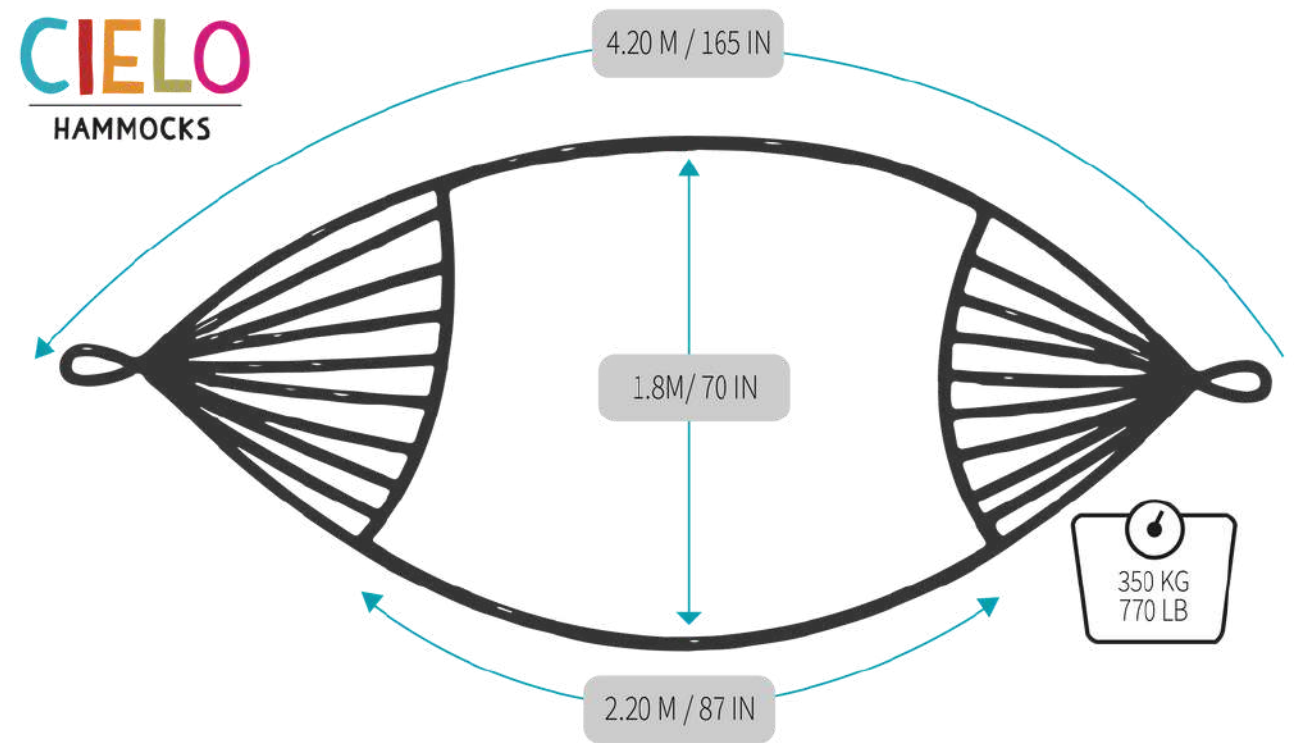

SKU. M23PFB10 (Black DuraSun®):

\$111.33 USD

Product: M23PF.

Weight Capacity: 350 kg / 770lb

Item Weight: 6.00 kg / 13.20 lb

SXLPS: If you're tired of the traditional chairs, this is the perfect choice. Excellent outdoors option thanks to its polyester material that makes it resistant to water and sun exposure. Saves space in a room besides being the most comfortable hanging chair.

Product: SXLPS

Weight Capacity: 100 kg / 220lb

Item Weight: 1.50 kg / 3.30 lb

SKU. SXLPS (DuraSun®)

\$53.75 USD

CIELO
HAMMOCKS

M23PF Tulum: Mayan Hammock with Tassels DuraSun®, one of our stars, the result of hours of work by our artists and designers. Beautiful and big tassels hanging on its sides, tight and beautiful weave that besides making it comfortable, it makes it look like an piece of art that steal everyone's glances. Ideal for indoors and outdoors.