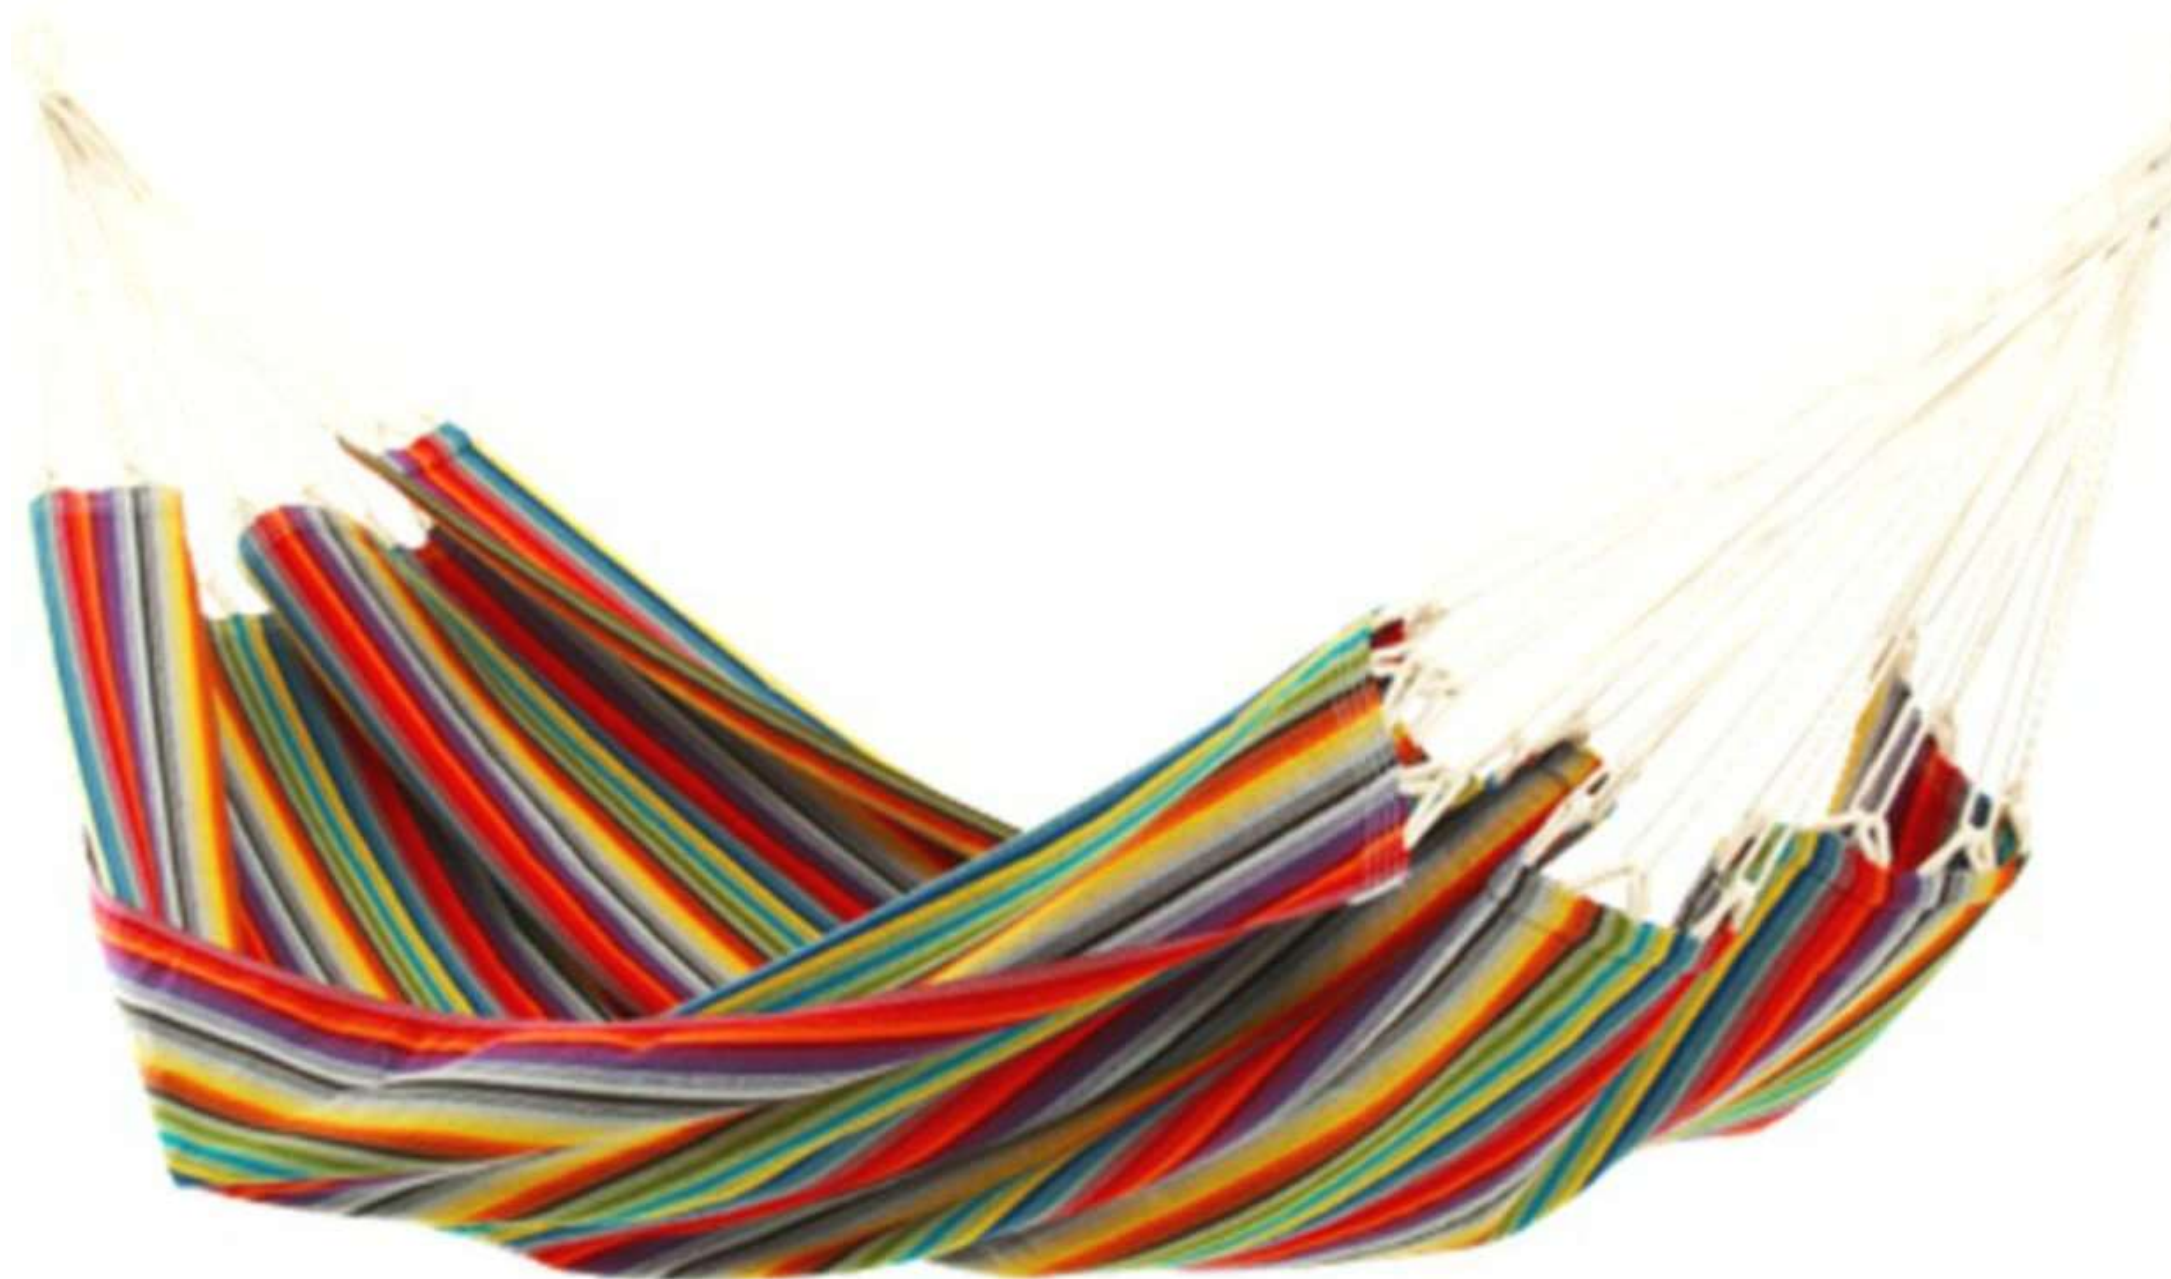

DELPS: Hammock made in 100% DuraSun® mexican colors fabric. Original Cielo Hammocks design. Highly recommended for people who don't like woven hammocks. Resistant, comfortable and decorative.

Product: DELPS

Weight Capacity: 300 kg /660lb

Item Capacity: 2.00 kg/ 4.40 lb

SKU. DELPSOAX (Canvas DuraSun®): $57.62 USD