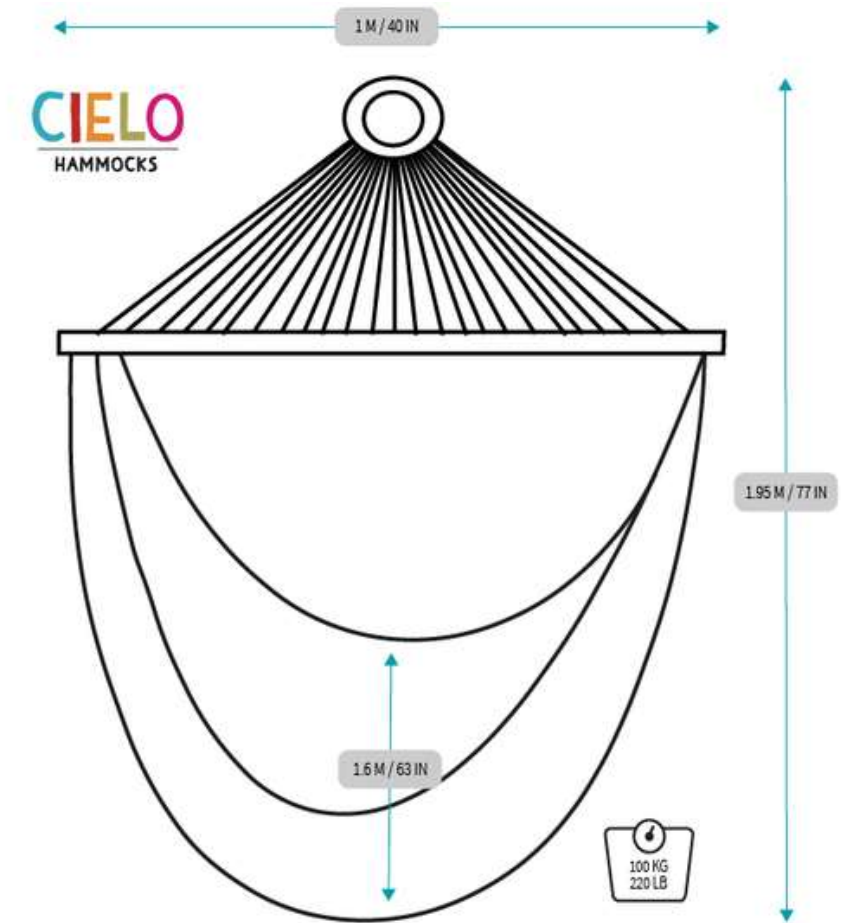

FLPFT: Highlight every corner of your home with our exclusive Merida Tassels model.

Product: FLPFT

Weight Capacity: 100 kg / 220lb

Item Weight: 3.00 kg / 6.61 lb

SKU. FLPFTMER (Canvas Tassels DuraSun®): $63.30 USD