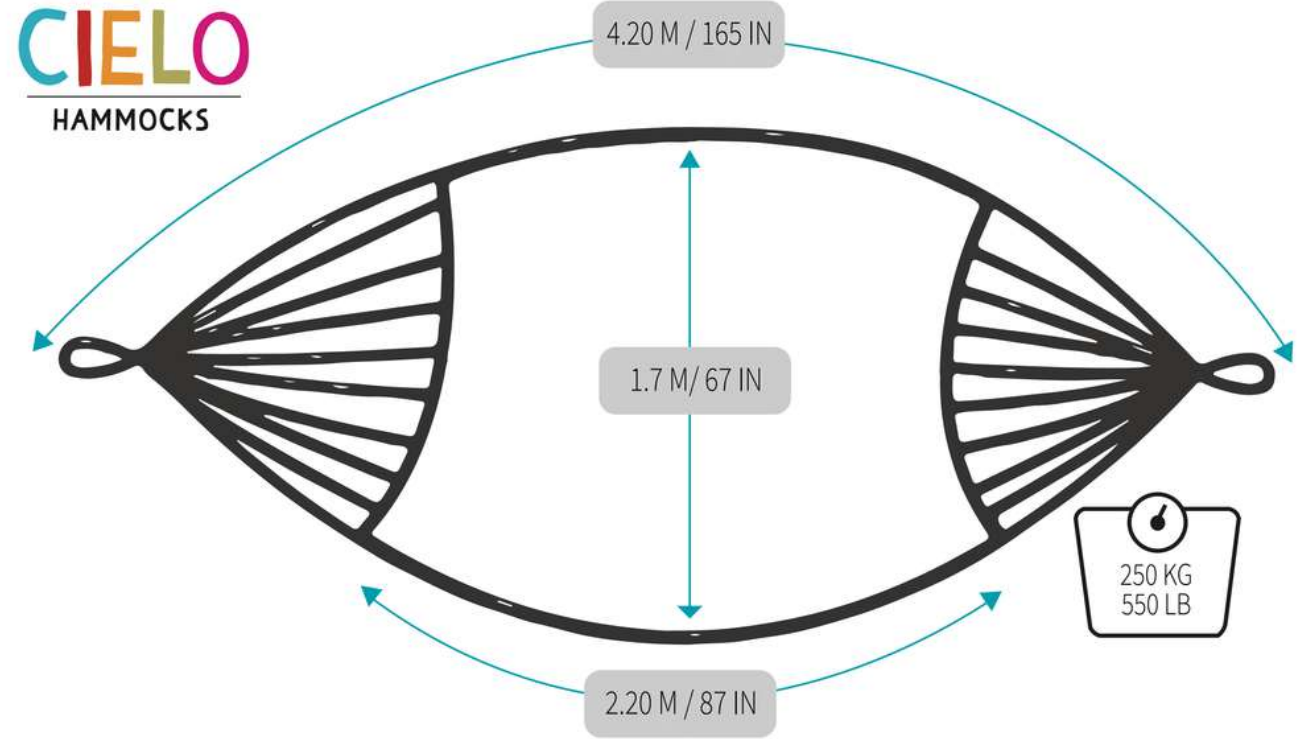

Product: M4.

Weight Capacity: 200 kg / 440lb

Item Weight: 1.00 kg / 2.20 lb

SKU. M4AS (Cotton): \$29.33 USD

SKU. M4NS (Nylon): \$31.78 USD

CIELO
HAMMOCKS

M5: This is a very strong and comfortable piece. This is the ideal size for one adult person but yet big enough to fit two adults.