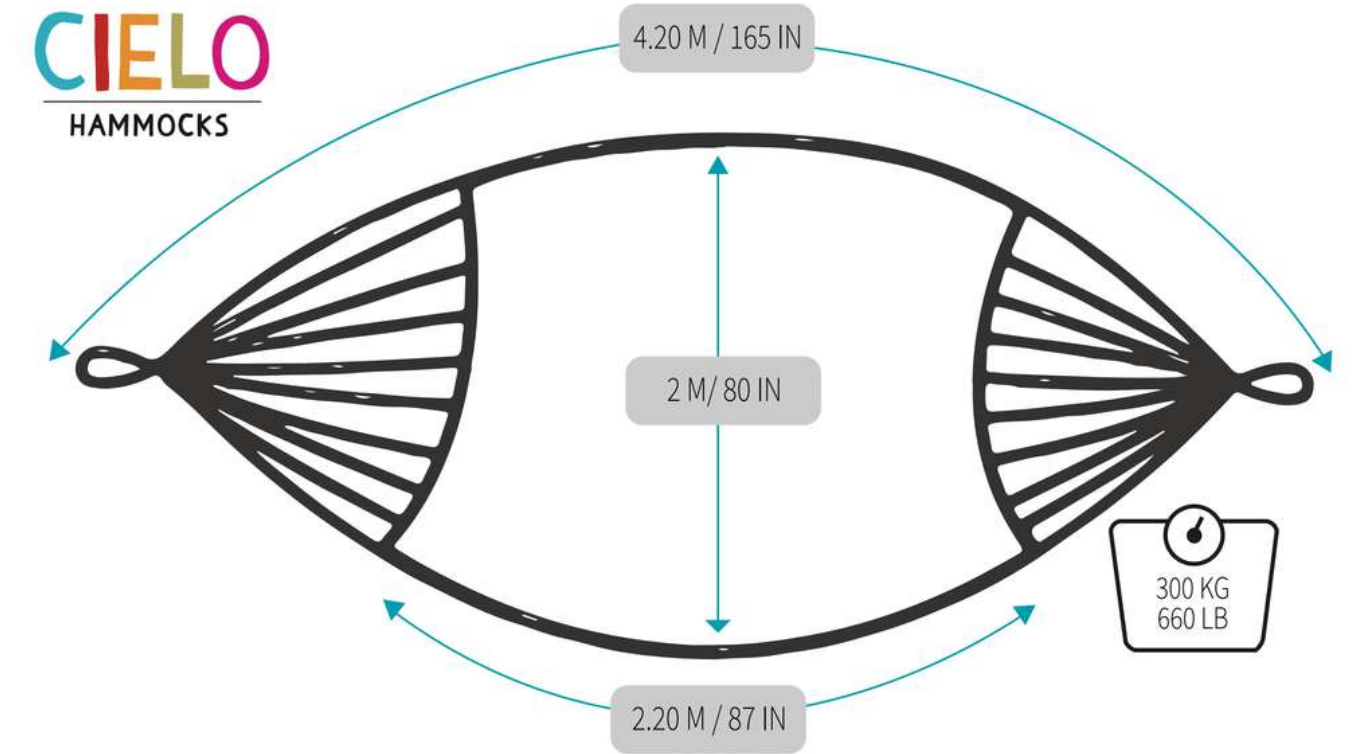

Item Weight: 1.20 kg / 2.64 lb

M6: This is a great size for for one or two adults to share and enjoy. Supporting up to a massive 600 pounds of weight. This is our best seller in the “traditional hammock” category. A very strong, comfortable and resistant hammock. The perfect size, not too big, nor too small. Most local hotels and tourists traveling in the Yucatan select this size.