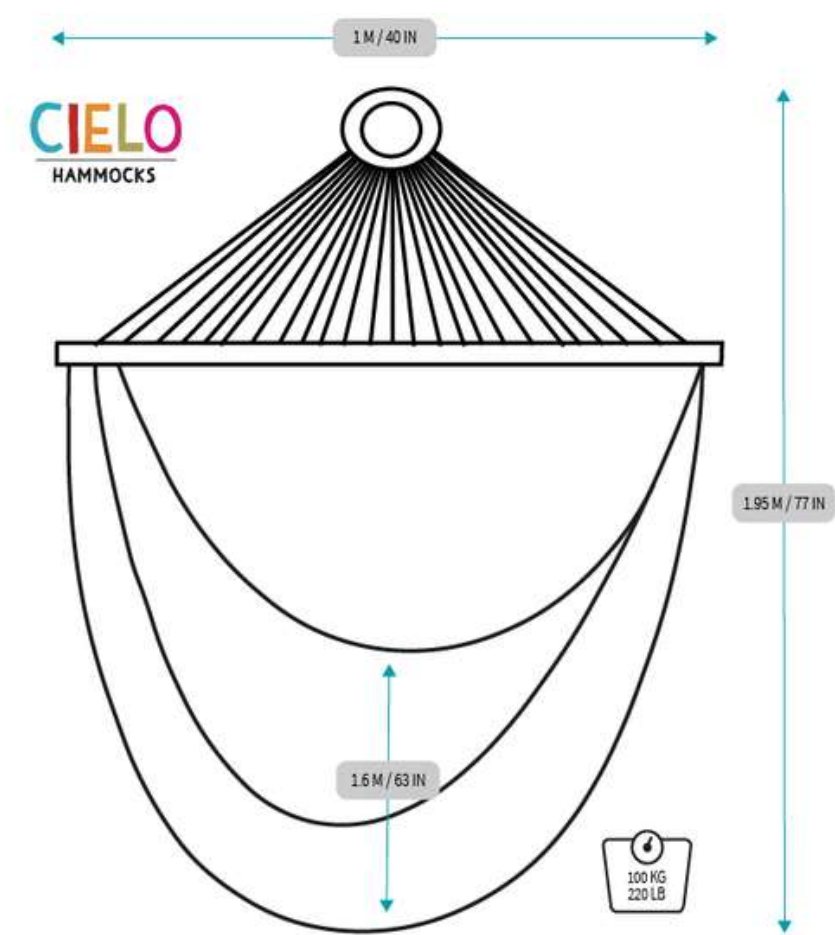

Product: M24 Cotton Tulum

Weight Capacity: 400 kg / 880 lb

Item Weight: 9kg / 19.84lb

Color Range

SKU. M24AFPM (Cotton):

\$155.56 USD

Chairs

Easier to hang than a hammock since you only need one hanging point.
Very comfortable and resistant in cotton or nylon.

SL: If you are tired of traditional chairs, this is the perfect choice. Great for reading, watching TV, or just resting. It also saves room space on top of being the most comfortable hanging chair ever! This piece is great for small spaces as you only need one point of support. It also makes for a beautiful decorative piece for a porch, or simply hanging from a tree.