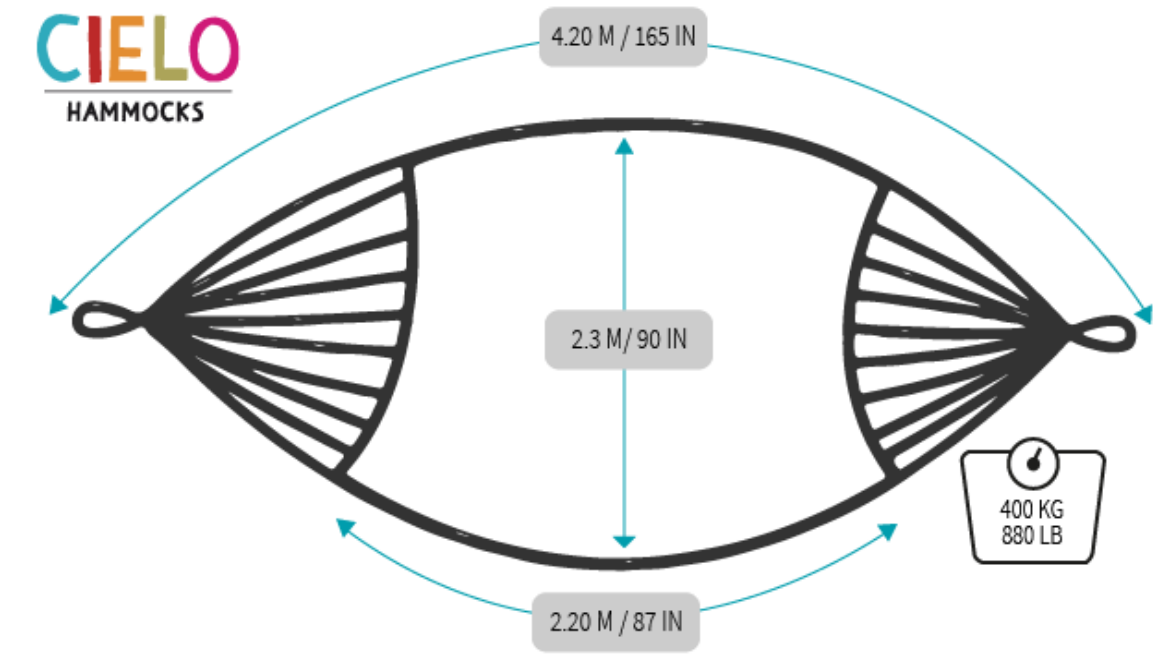

M24: Large Thick Cord Hammock, ideal for playing with your kids, pets and whatever you want to do on them. The thickness of its cord makes it durable and at the same time fluffy thanks to its thickness that makes it incomparably comfortable. We recommend the large size for the whole family.

Product: M24

Weight Capacity: 400 kg /880 lb

Item Weight: 3.00 kg / 6.61 lb

SKU. M24AS02 (Natural Cotton):

$38.51 USD

SKU. M24AS (Multicolor Cotton):

$48.42 USD

SKU. M24NS (Nylon):

$46.74 USD