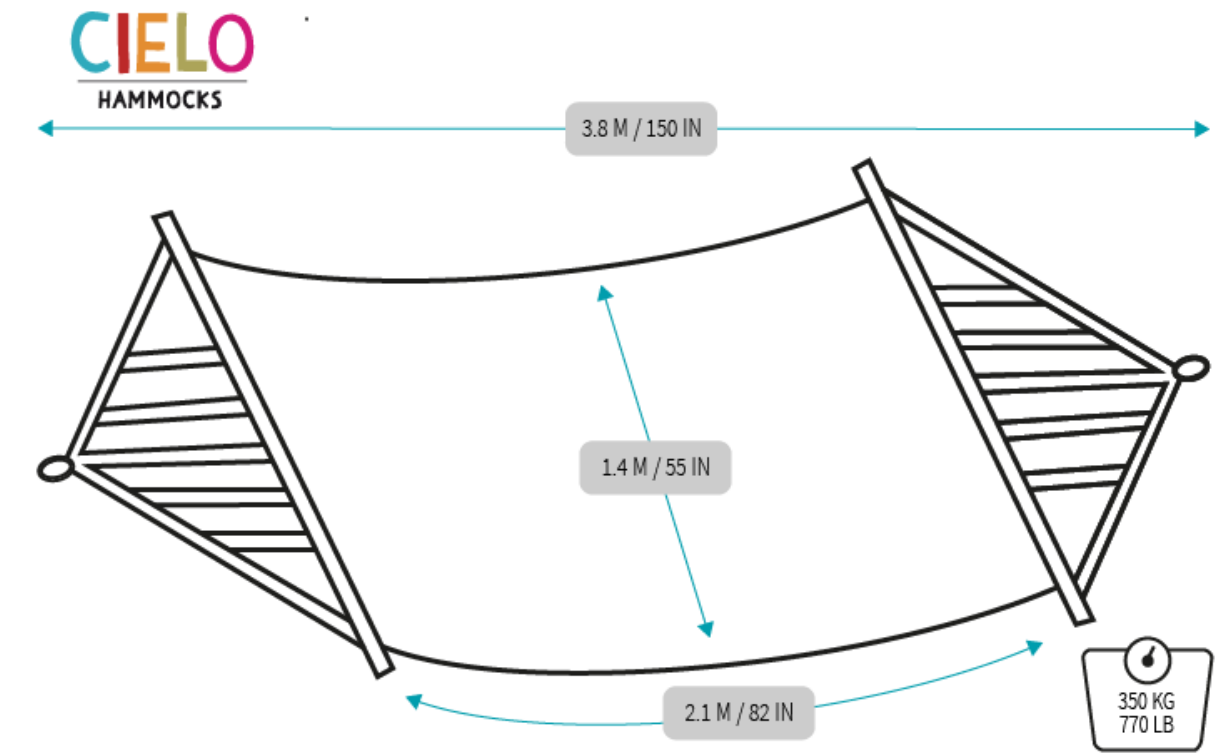

Product: CL

Weight Capacity: 300 kg / 660lb

Item Weight: 4.0 kg / 8.81 lb

SKU. CLAS02 (Cotton Natural): \$50.68 USD

SKU. CLAS (Cotton Multicolor): \$59.34 USD

SKU. CLNS (Nylon): \$60.33 USD

CXL: American Deluxe Hammock, extra wide 140cm. Ideal to use in your garden, to share with your couple and kids thanks to its flat and firm bed. Made in natural cotton color with beautiful decorations hanging on its sides.

Product: CXL

Weight Capacity: 350 kg/ 770lb

Item Weight: 7.0 kg /15.43 lb

SKU. CXLAFC02 (Cotton Natural):

\$82.89 USD

CXL Xcaret: Xcaret American Deluxe Hammock, the result of working hours of our artisans and designers. Beautiful and robust tassels hanging on its sides. Tight and beautiful woven, extra wide 140 cm bed. Ideal for indoors, 100% cotton.