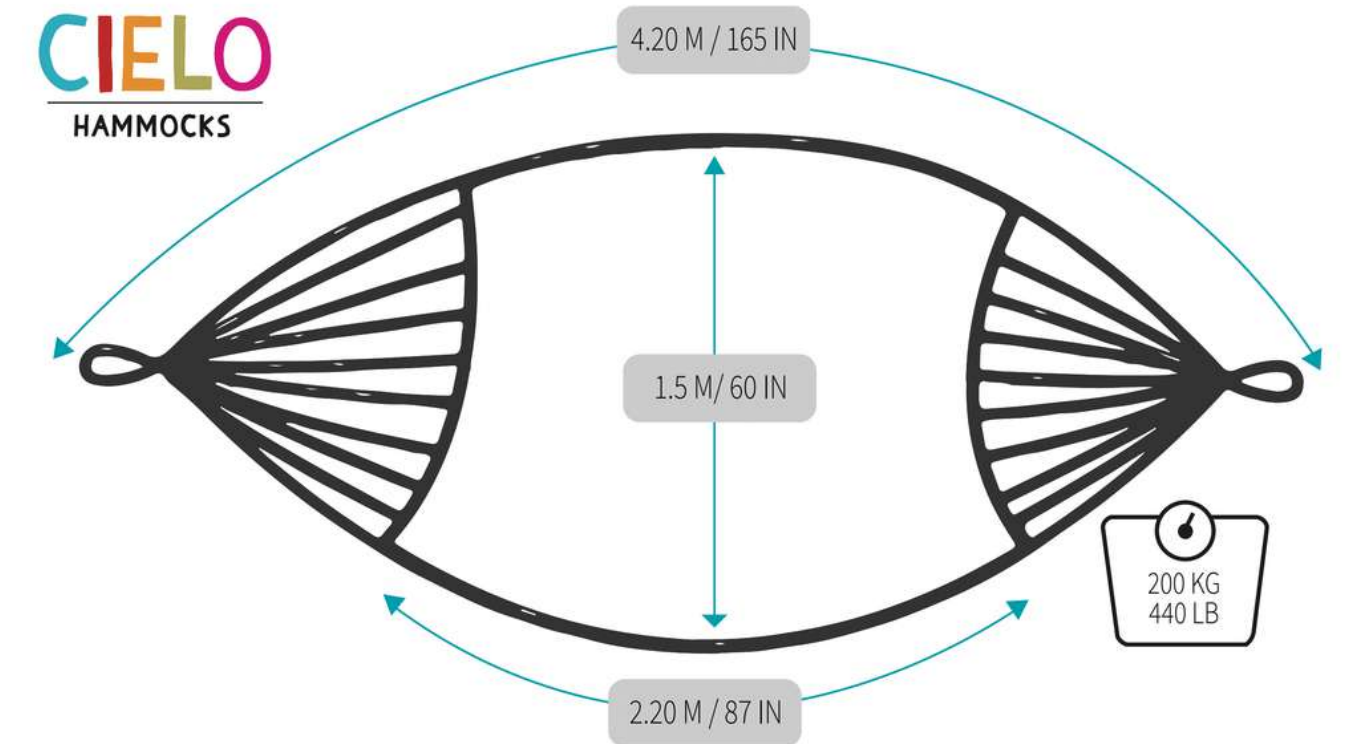

Product: M6BS.

Weight Capacity: 300 kg / 600lb

Item Weight: 1.40 kg / 3.08 lb

SKU. M6BSSURF (OSO®): \$54.75 USD

Mercerized OSO[®] What is it?

Mercerized OSO[®], is the finest hammock in the market, made with the best cotton that after being dyed goes through a mercerizing process that makes it more comfortable, resistant, brighter and more colorful. This material offers the best weather resistant properties.