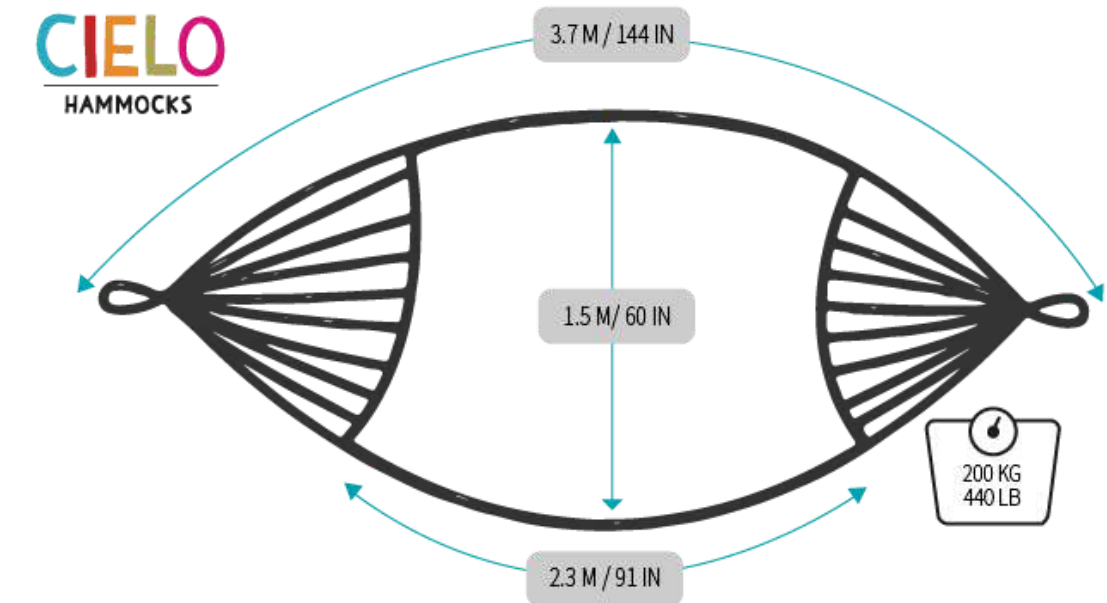

Weight Capacity: 300 kg /660lb

Item Weight: 2.00 kg/ 4.40 lb

SKU. DELPSMER (Canvas DuraSun®): \$42.29 USD

GLPS: American Style Hammock with Spreader Bars, made with 100% DuraSun® natural color fabric. Original Cielo Hammocks design, ideal to use in your garden, share with your couple and kids thanks to its flat and firm bed. Highly recommended for people who don't like woven hammocks. Resistant, comfortable and decorative.

Product: GLPS

Weight Capacity: 300 kg / 660lb

Item Weight: 4.0 kg / 8.80lb

SKU. GLPSMER (Canvas DuraSun®): \$53.84 USD

FLPS: Hammock Chair made in 100% DuraSun® natural color fabric. Original Cielo Hammocks design. Highly recommended for people who don't like woven hammocks. Resistant, comfortable and decorative.

Product: FLPS

Weight Capacity: 100 kg / 220lb

Item Weight: 1.80 kg / 3.96lb

SKU. FLPSMER (Canvas DuraSun®): \$37.43 USD

DELPS: Hammock made in 100% DuraSun® mexican colors fabric. Original Cielo Hammocks design. Highly recommended for people who don't like woven hammocks. Resistant, comfortable and decorative.