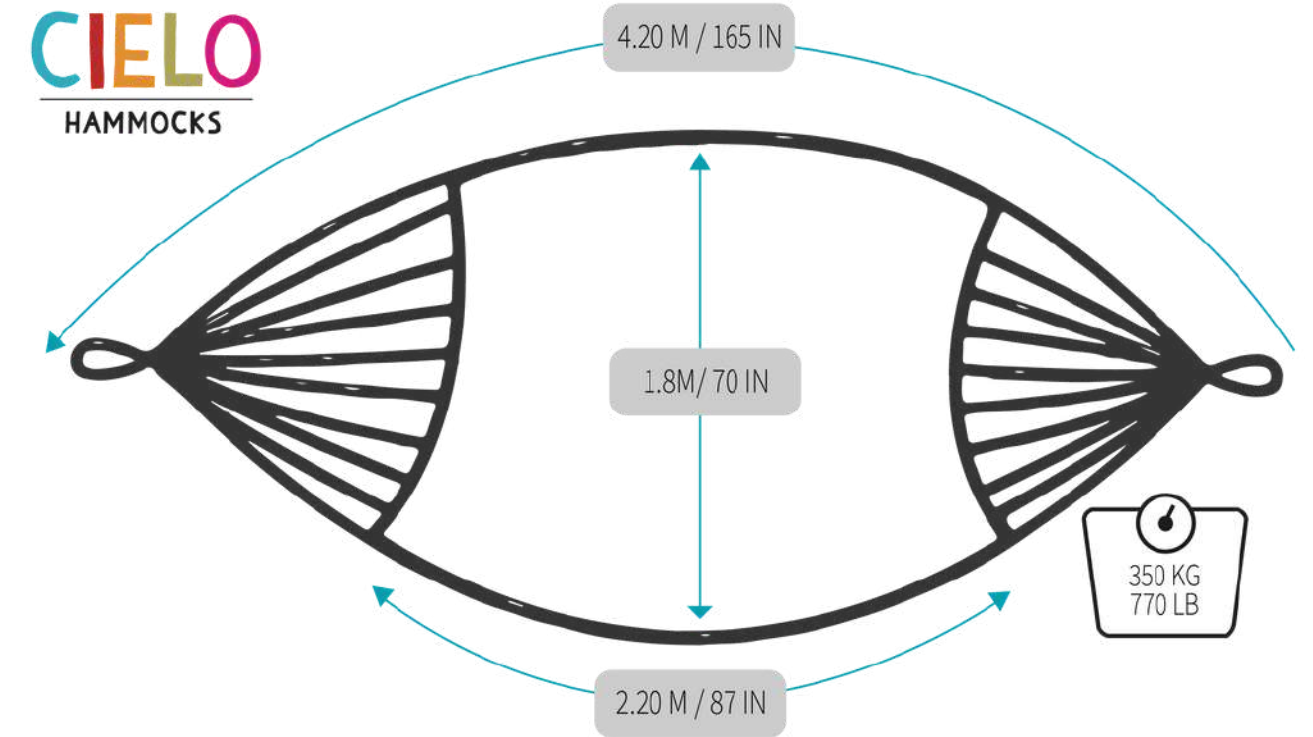

Product: M6OS.

Weight Capacity: 300 kg / 600lb

Item Weight: 1.40 kg / 3.08 lb

SKU. M6OS31 (Mercerized OSO®):

\$58.53 USD

Thick Cord Hammocks

Extremely comfortable especially in cotton, also really resistant. We recommend the nylon por hotels, resorts and public areas.