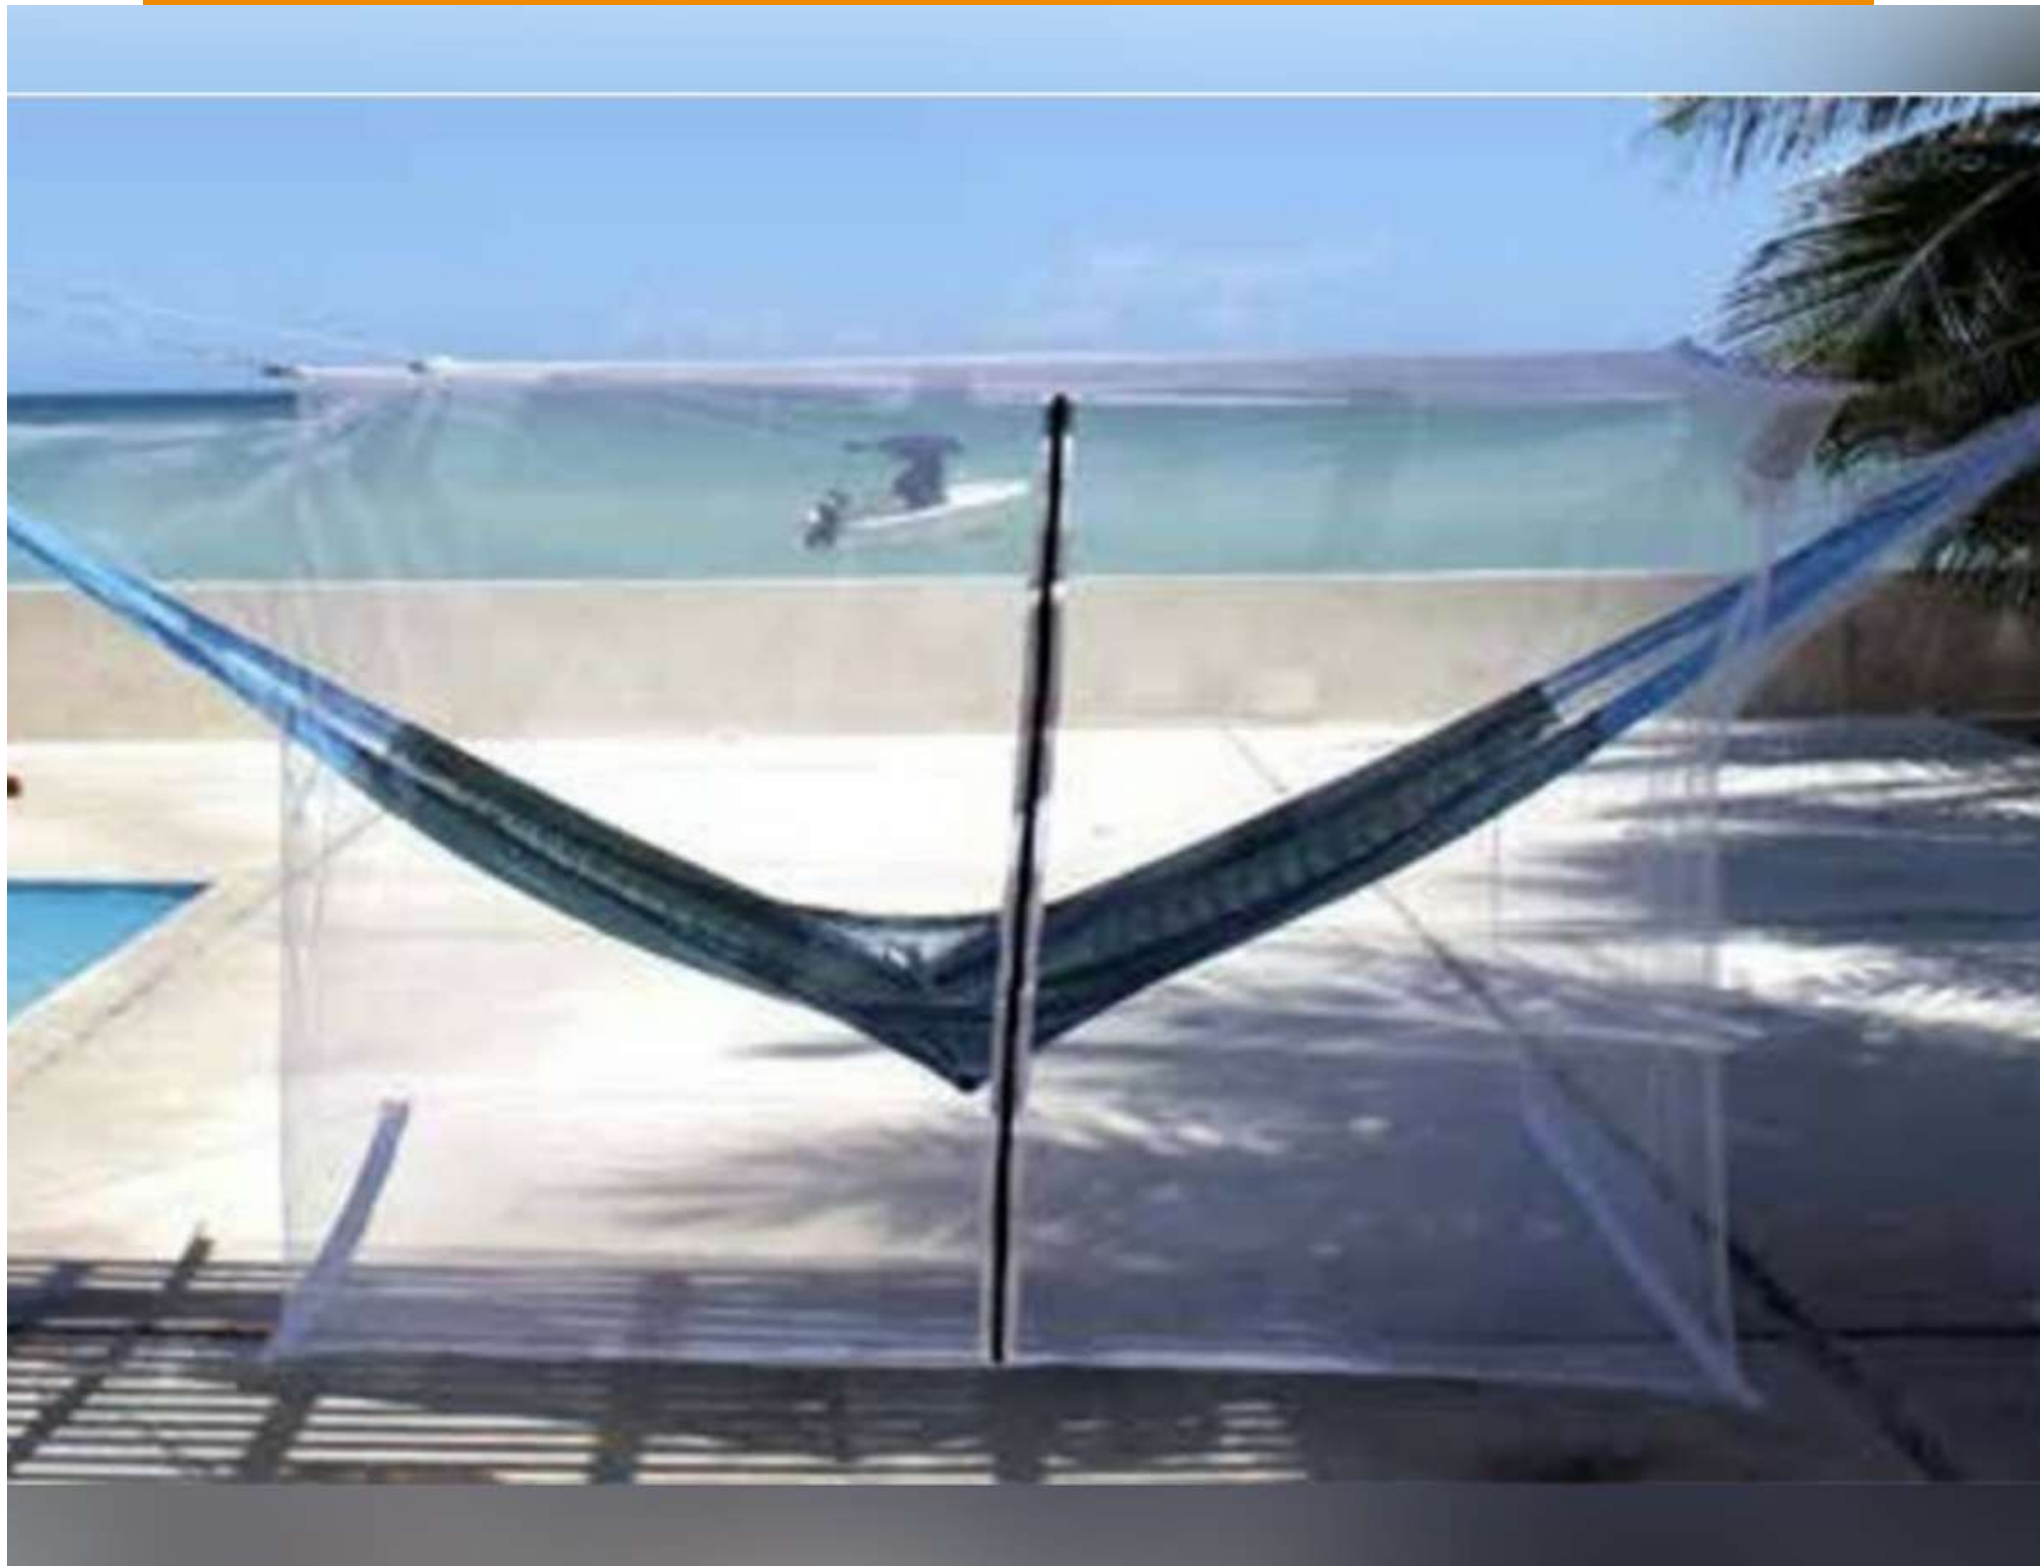

PABKANY: The mosquito net is an excellent alternative to prevent and protect from annoying insects, mosquito bites and diseases. Thanks to its new hermetic design that integrates a mesh that goes to the ground and fasteners in the arms of the hammocks, you are well protected and with ample room. Designed and made by Cielo Hammocks

Dimensions: L3.8m/L12.46ft

Item Weight: 300gr / 0.66 lb

SKU. PABKANY (Nylon Mosquito Net):

$26.42 USD