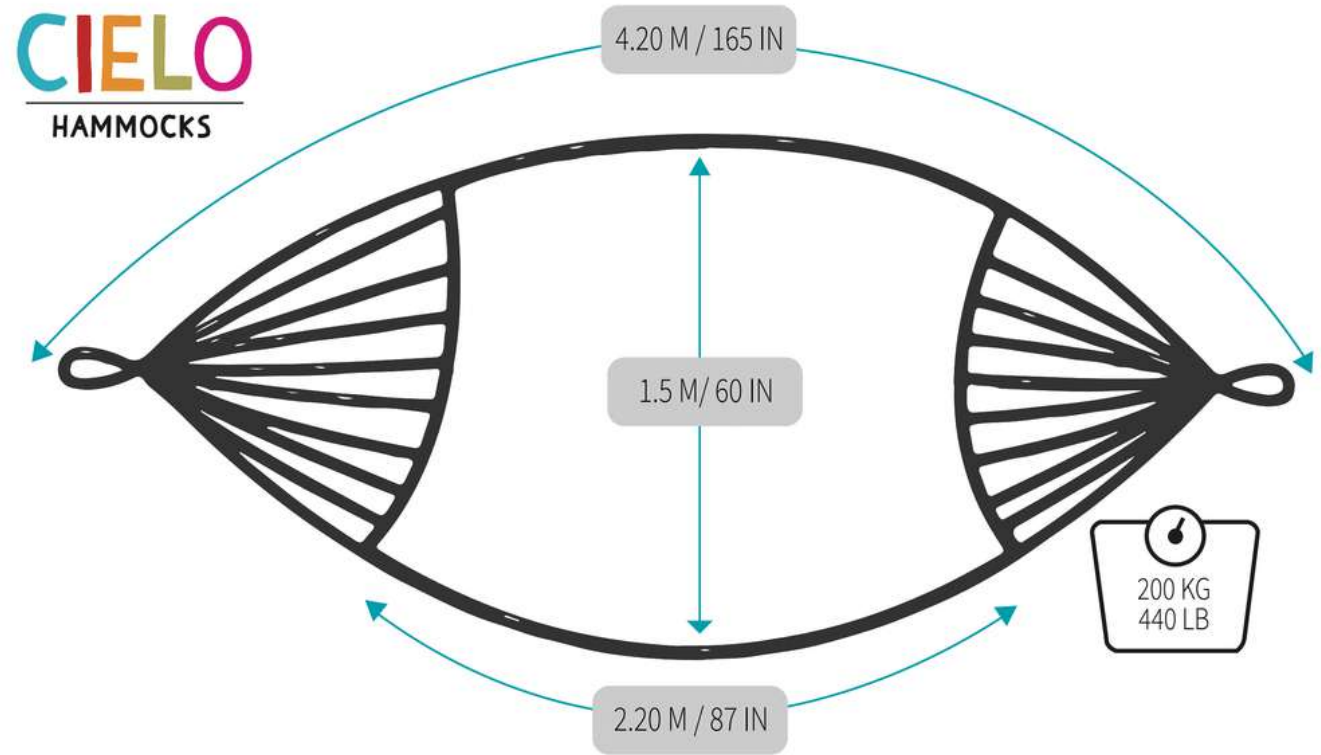

Product: M3

Weight Capacity: 150 kg / 330lb

Item Weight: 0.70 kg / 1.54 lb

SKU. M3AS (Cotton): \$23.79 USD

SKU. M3NS (Nylon): \$26.41 USD

CIELO
HAMMOCKS

M4: Great for one regular size adult. Light weight yet very strong. Our best seller for camping and traveling. Nothing compares to the incredible comfort of laying on a Mayan hammock.

Product: M4.

Weight Capacity: 200 kg / 440lb

Item Weight: 1.00 kg / 2.20 lb

SKU. M4AS (Cotton): \$29.33 USD

SKU. M4NS (Nylon): \$31.78 USD

CIELO
HAMMOCKS

M5: This is a very strong and comfortable piece. This is the ideal size for one adult person but yet big enough to fit two adults.