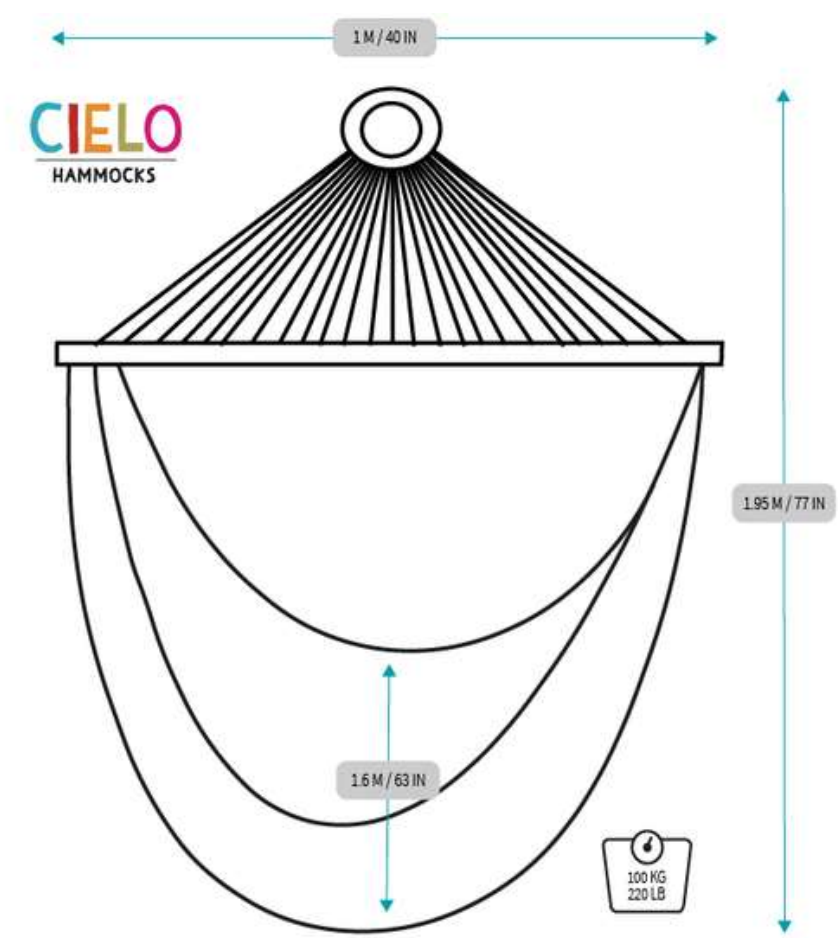

SKU. M23PFB10 (Black DuraSun®):

\$111.33 USD

Product: M23PF.

Weight Capacity: 350 kg / 770lb

Item Weight: 6.00 kg / 13.20 lb

SXLPS: If you're tired of the traditional chairs, this is the perfect choice. Excellent outdoors option thanks to its polyester material that makes it resistant to water and sun exposure. Saves space in a room besides being the most comfortable hanging chair.