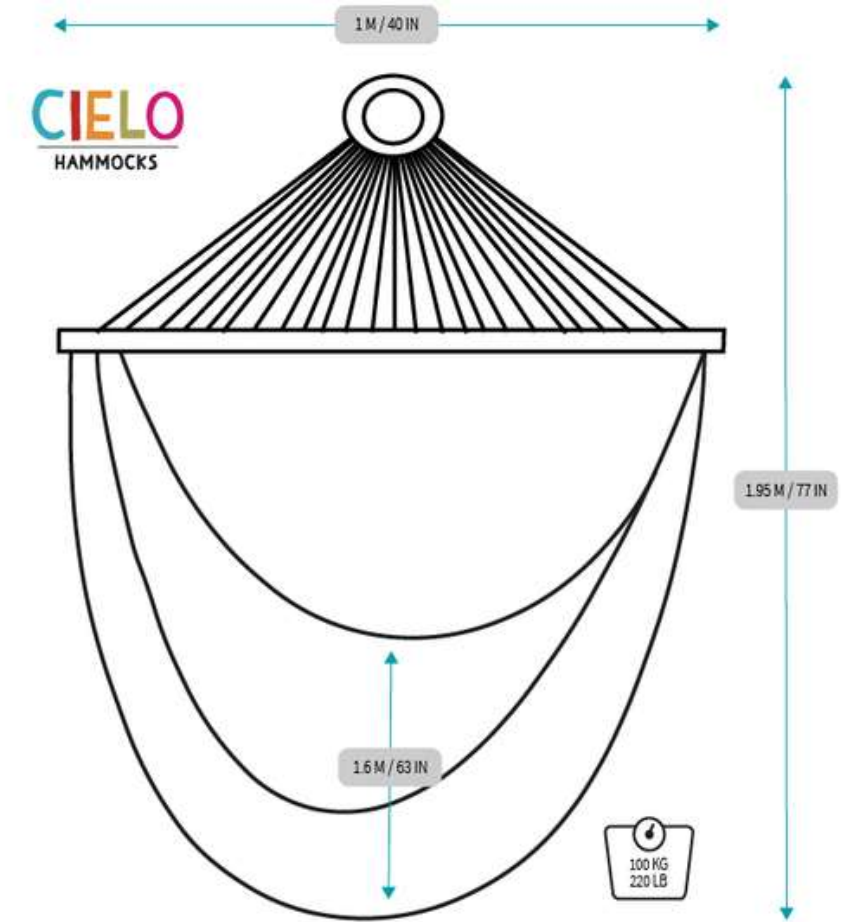

Product: DELAS

Weight Capacity: 300 kg /660lb

Item Weight: 2.00 kg/ 4.40 lb

SKU. DELASVER (Canvas):

\$36.64 USD

GLAS: American Style Hammock with Spreader Bars, made with 100% cotton fabric with the iconic houndstooth pattern (black & white). Original Cielo Hammocks design, ideal to use in your garden, share with your couple and kids thanks to its flat and firm bed. Highly recommended for people who don't like woven hammocks. Resistant, comfortable and decorative.

Product: GLAS

Weight Capacity: 300 kg / 660lb

Item Weight: 4.0 kg / 8.80lb

SKU. GLASVER (Canvas):

\$48.20 USD

FLAS: Hammock Chair made with 100% cotton fabric with the iconic houndstooth pattern (black & white). Original Cielo Hammocks design. Highly recommended for people who don't like woven hammocks. Resistant, comfortable and decorative.