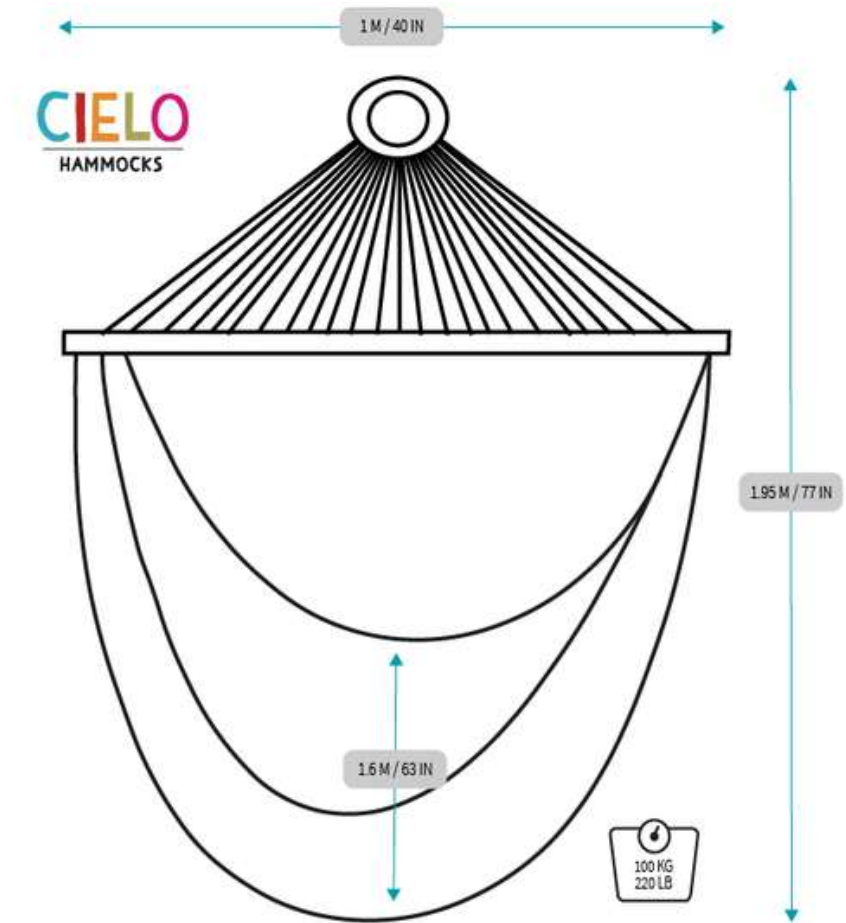

Weight Capacity: 300 kg /660lb

Item Weight: 2.00 kg/ 4.40 lb

SKU. DELPSMER (Canvas DuraSun®): \$42.29 USD

GLPS: American Style Hammock with Spreader Bars, made with 100% DuraSun® natural color fabric. Original Cielo Hammocks design, ideal to use in your garden, share with your couple and kids thanks to its flat and firm bed. Highly recommended for people who don't like woven hammocks. Resistant, comfortable and decorative.

Product: GLPS

Weight Capacity: 300 kg / 660lb

Item Weight: 4.0 kg / 8.80lb

SKU. GLPSMER (Canvas DuraSun®): \$53.84 USD

FLPS: Hammock Chair made in 100% DuraSun® natural color fabric. Original Cielo Hammocks design. Highly recommended for people who don't like woven hammocks. Resistant, comfortable and decorative.