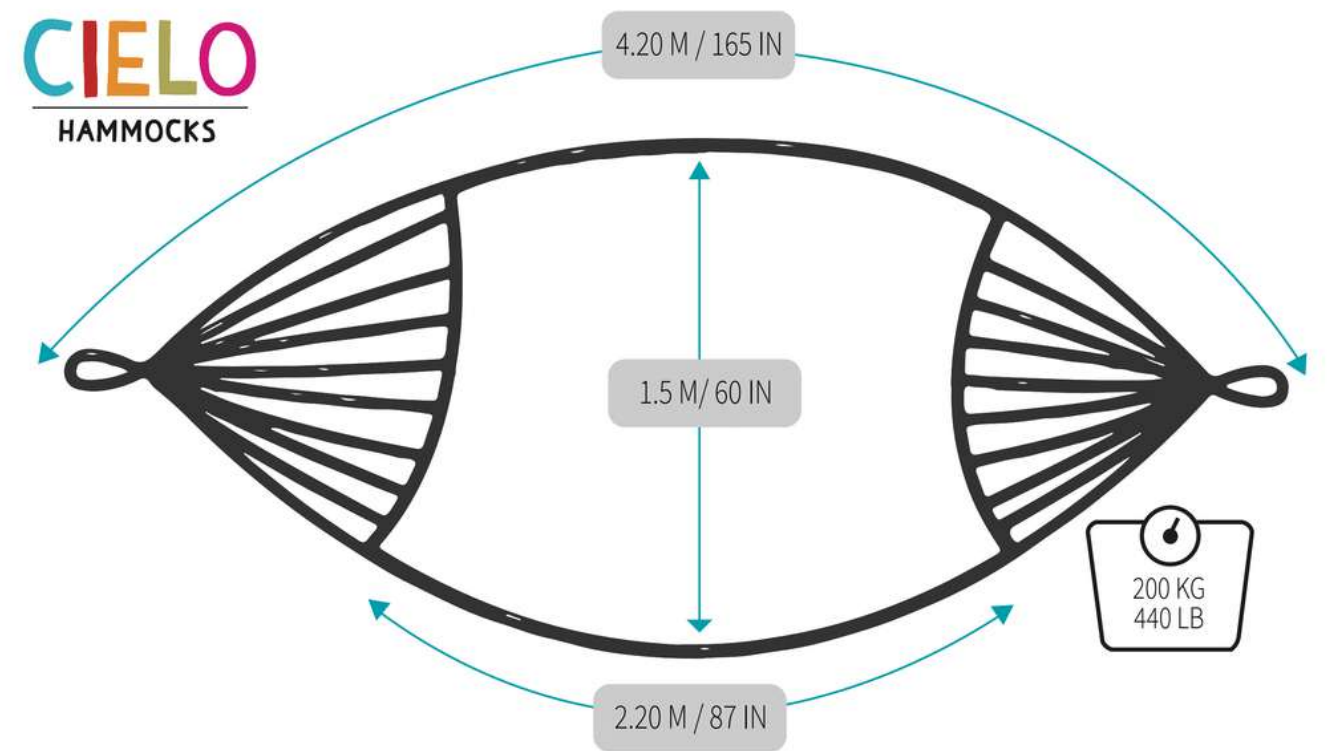

CIELO
HAMMOCKS