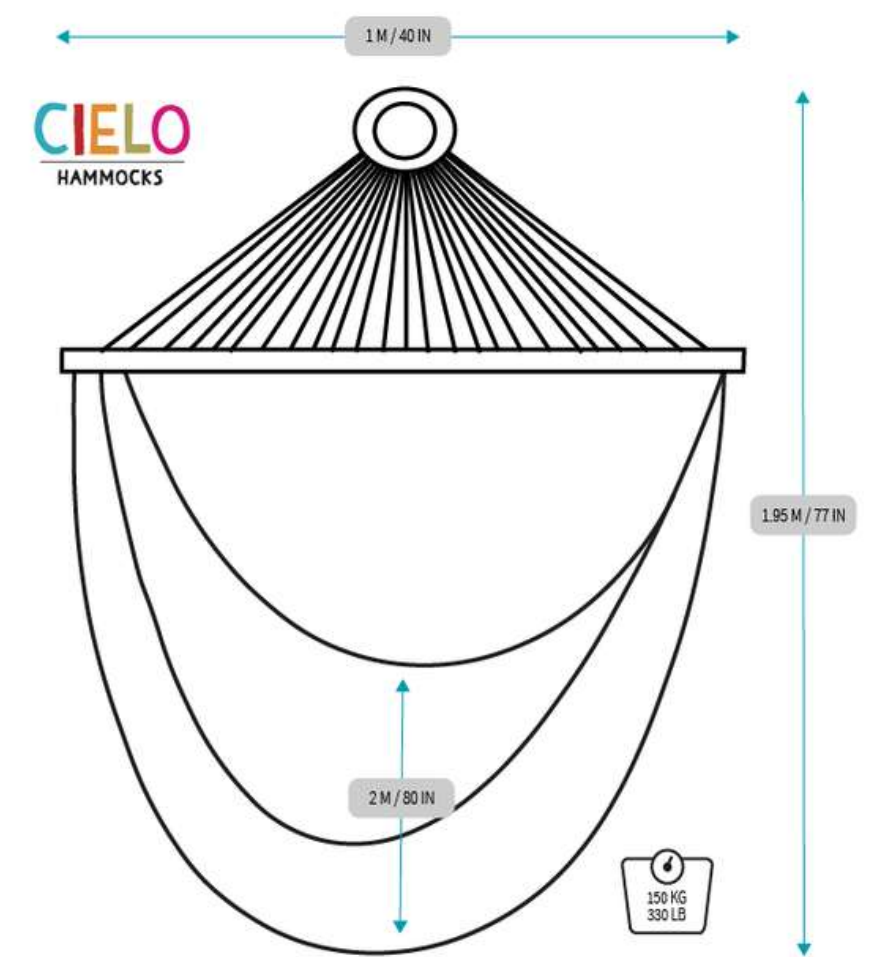

Product: SXL Coralina

Weight Capacity: 150 kg / 330lb

Item Weight: 2.00 kg/ 4.40 lb

SKU. SXLASCOR (Cotton):

\$38.39 USD

SXL Montejo: Montejo Chair XL, try our Mayan hanging chairs. Rest and decorate all of your spaces in an exceptional way. Result of working hours of our artists and designers. Tight weave with beautiful decoration that hangs from its front side that makes it ideal for indoors use. 100% soft cotton. Ideal for small spaces since you only need a single hanging point.

Product: SXL Montejo

Weight Capacity: 150 kg / 330lb

Item Weight: 2.00 kg/ 4.40 lb

SKU. SXLAFC10 (Black Cotton):

\$47.49 USD

SXL Dream Catcher: Dream Catcher Chair XL, try our Mayan hanging chairs. Rest and decorate all of your spaces in an exceptional way. Result of working hours of our artists and designers. Tight weave with beautiful decoration that hangs from its front side that makes it ideal for indoors use. 100% soft cotton. Ideal for small spaces since you only need a single hanging point.