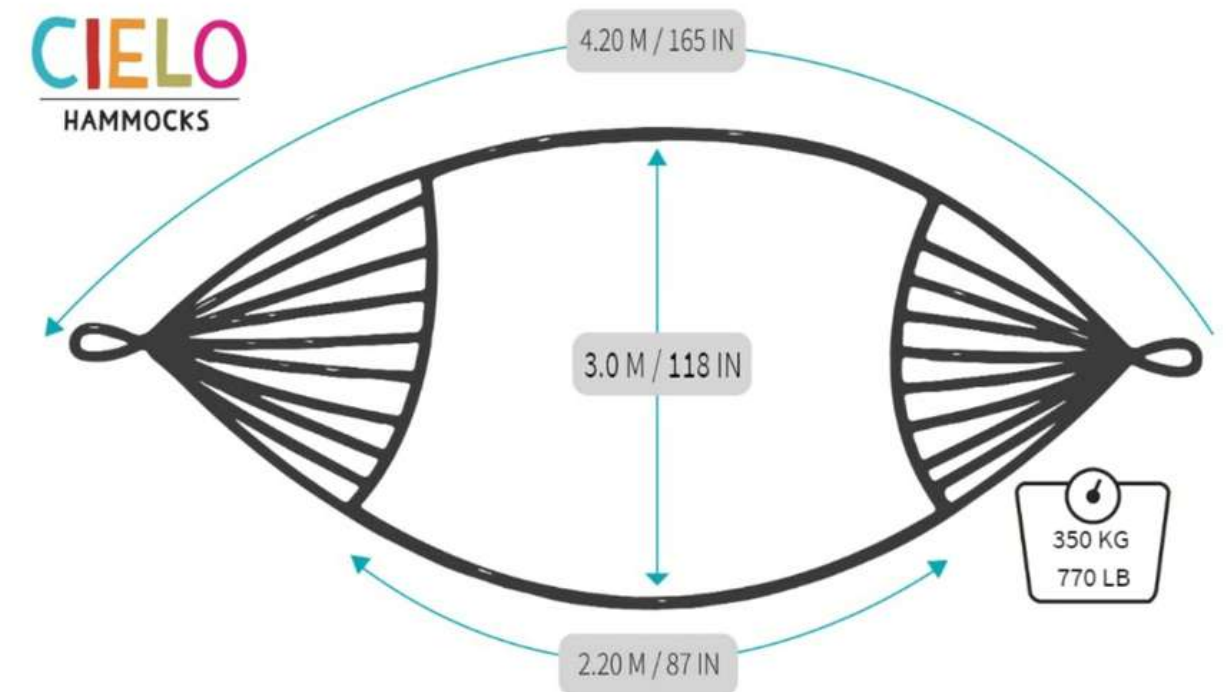

Extremely comfortable with a beautiful mahogany wood.

Exclusive and original Cielo Hammocks design. With this chair you'll achieve an exceptional space.

Product: SHAS

Weight Capacity: 250 kg/ 550 lb

Item Weight: 9.00 kg /19.84lb

SKU. SHAS02 (Cotton Natural):

\$68.44 USD

M3CS: Very hard to explain in a few words and pictures what a crochet hammock is, what it's easy to explain is that it's not just another hammock... it's the most perfect hammock that could exist. Made with 3 boxes of the thin thread of OMEGA #10 brand, the best mercerized cotton. With the fineness of the thread and the magic hands of the weavers, we get as a result this beautiful and fine hammock. It takes one and a half month to achieve this artwork. Try what it feels to sleep in a Cielo Hammock.

Product: M3CS

Weight Capacity: 300 kg / 660lb

Item Weight: 1.40 kg/ 3.08 lb

SKU. M3CS (Cotton Crochet):

\$166.19 USD

M4CS: Very hard to explain in a few words and pictures what a crochet hammock is, what it's easy to explain is that it's not just another hammock... it's the most perfect hammock that could exist. Made with 3 boxes of the thin thread of OMEGA #10 brand, the best mercerized cotton. With the fineness of the thread and the magic hands of the weavers, we get as a result this beautiful and fine hammock. It takes one and a half month to achieve this artwork. Try what it feels to sleep in a Cielo Hammock.