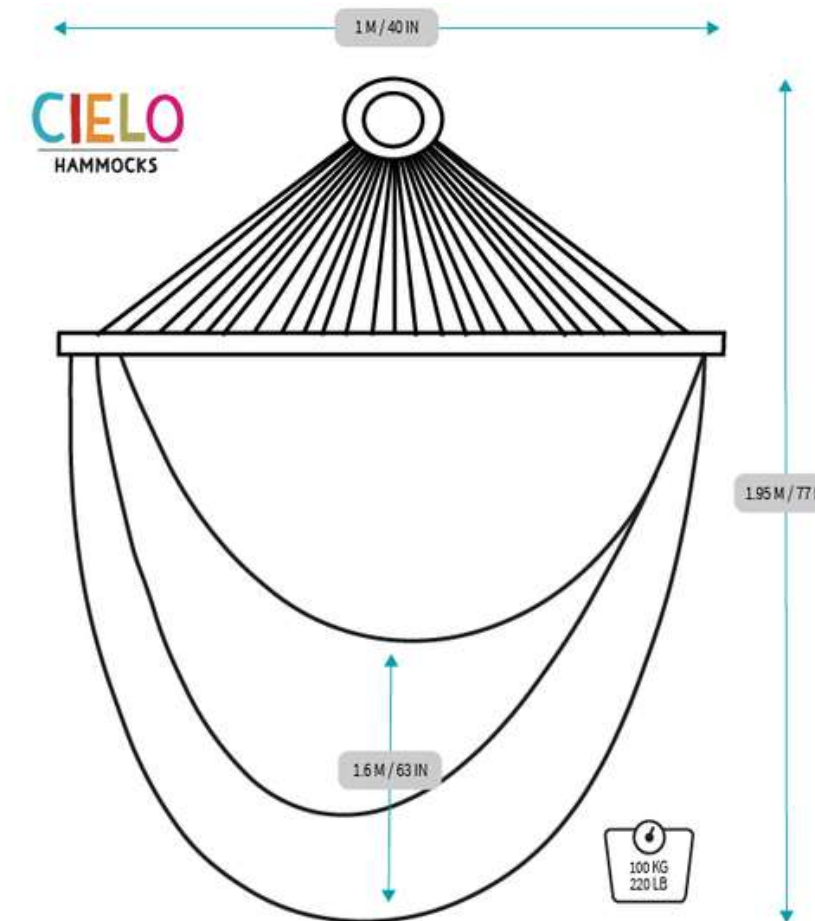

Product: DELPS

Weight Capacity: 300 kg /660lb

Item Capacity: 2.00 kg/ 4.40 lb

SKU. DELPSOAX (Canvas DuraSun®): \$57.62 USD

GLPS: merican Style Hammock with Spreader Bars, made with 100% DuraSun® traditional mexican colors fabric. Original Cielo Hammocks design, ideal to use in your garden, share with your couple and kids thanks to its flat and firm bed. Highly recommended for people who don't like woven hammocks. Resistant, comfortable and decorative.

Product: GLPS

Weight Capacity: 300 kg / 660lb

Item Weight: 4.0 kg / 8.80lb

SKU. GLPSOAX (Canvas DuraSun®):

\$69.17 USD

FLPS: Hammock Chair made in 100% DuraSun® traditional mexican colors fabric. Original Cielo Hammocks design. Highly recommended for people who don't like woven hammocks. Resistant, comfortable and decorative.