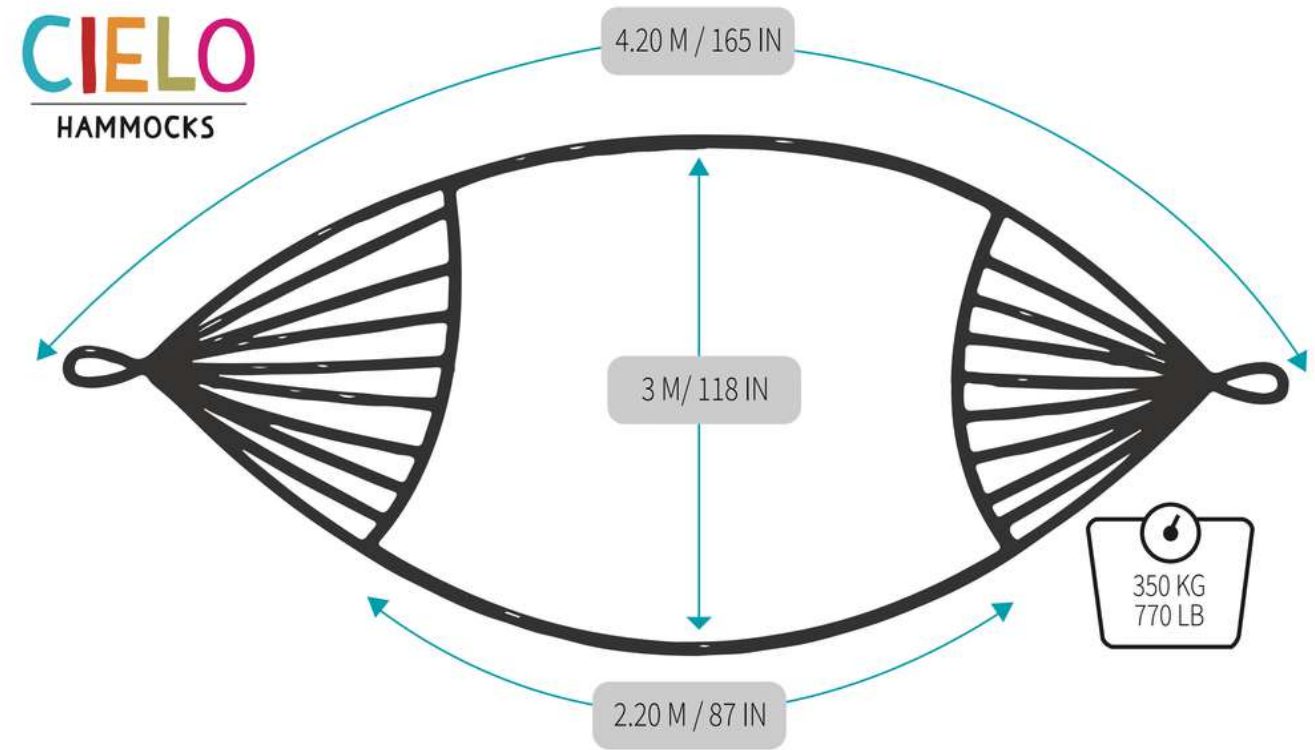

Item Weight: 1.20 kg / 2.64 lb

M6: This is a great size for for one or two adults to share and enjoy. Supporting up to a massive 600 pounds of weight. This is our best seller in the “traditional hammock” category. A very strong, comfortable and resistant hammock. The perfect size, not too big, nor too small. Most local hotels and tourists traveling in the Yucatan select this size.

SKU. M6AS (Cotton): \$44.33 USD

SKU. M6NS (Nylon): \$47.63 USD

Product: M6

Weight Capacity: 300 kg / 600lb

Item Weight: 1.40 kg / 3.08 lb

CIELO
HAMMOCKS

M7: This is the second largest hammock we carry in stock. Large enough for a whole family to enjoy some shared ‘hammock time’. The larger the hammock the more comfortable it will be, this holds true even for one person.