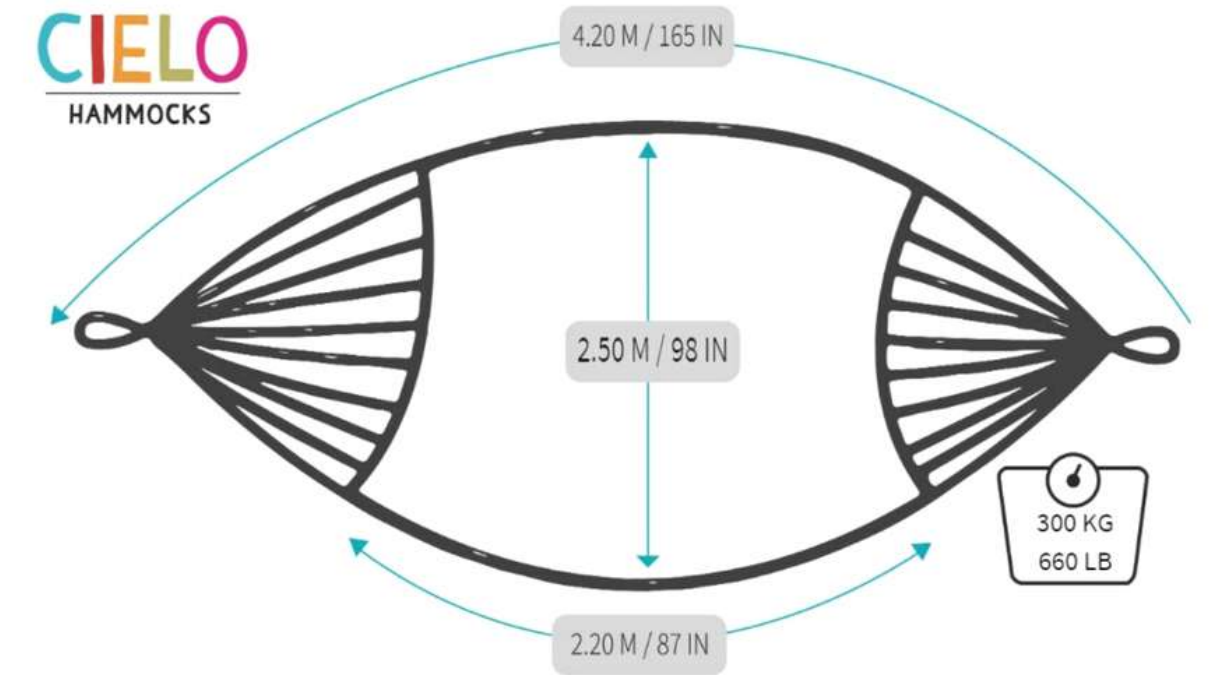

Extremely comfortable with a beautiful mahogany wood.

Exclusive and original Cielo Hammocks design. With this chair you'll achieve an exceptional space.

Product: SHAS

Weight Capacity: 250 kg/ 550 lb

Item Weight: 9.00 kg /19.84lb

SKU. SHAS02 (Cotton Natural):

\$68.44 USD

M3CS: Very hard to explain in a few words and pictures what a crochet hammock is, what it's easy to explain is that it's not just another hammock... it's the most perfect hammock that could exist. Made with 3 boxes of the thin thread of OMEGA #10 brand, the best mercerized cotton. With the fineness of the thread and the magic hands of the weavers, we get as a result this beautiful and fine hammock. It takes one and a half month to achieve this artwork. Try what it feels to sleep in a Cielo Hammock.