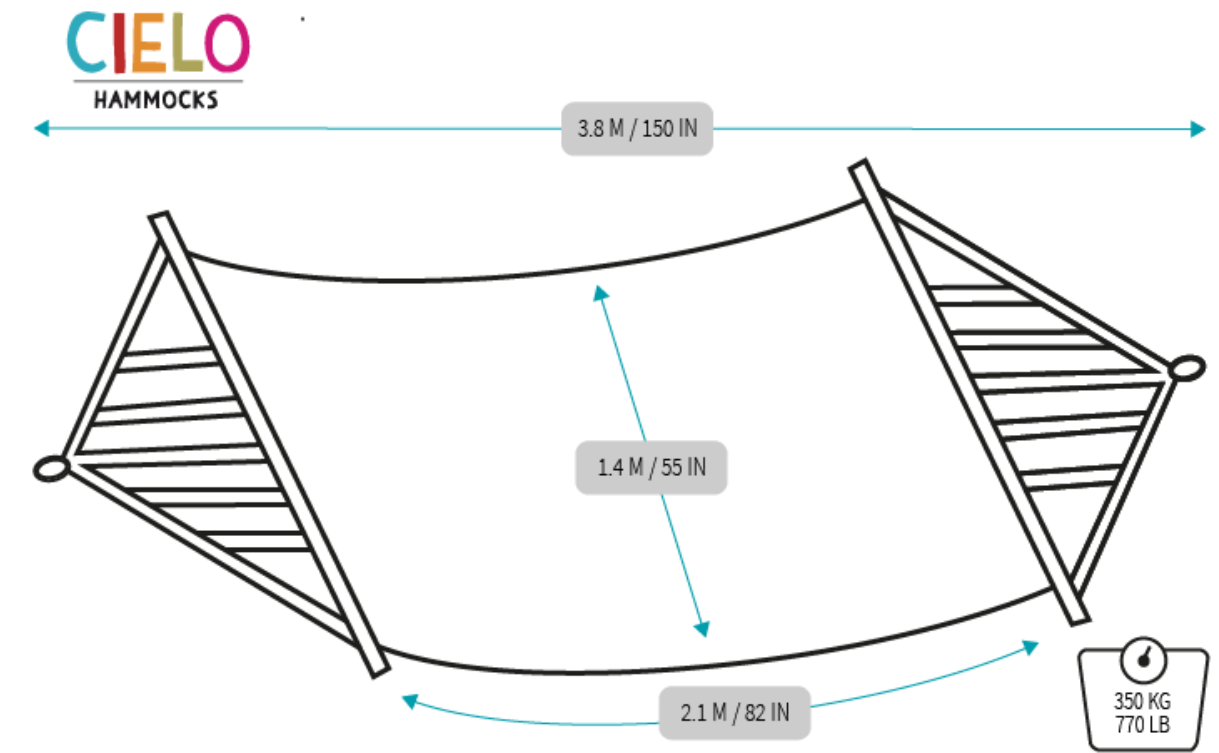

SKU. CxLPFC (DuraSun®): \$152.11 USD

Product: CxLP
Weight Capacity: 350 kg/ 770lb
Item Weight: 9.0 kg /19.43 lb

-  White
-  Kaki
-  Black

CXLP Xcaret: American Deluxe Xcaret DuraSun® Hammock, one of our stars, the result of hours of work by our artists and designers. Beautiful and robust tassels hanging on its sides, tight and beautiful weave that besides making it comfortable, it makes it look like an piece of art that steal everyone's glances. Ideal for indoors and outdoors.