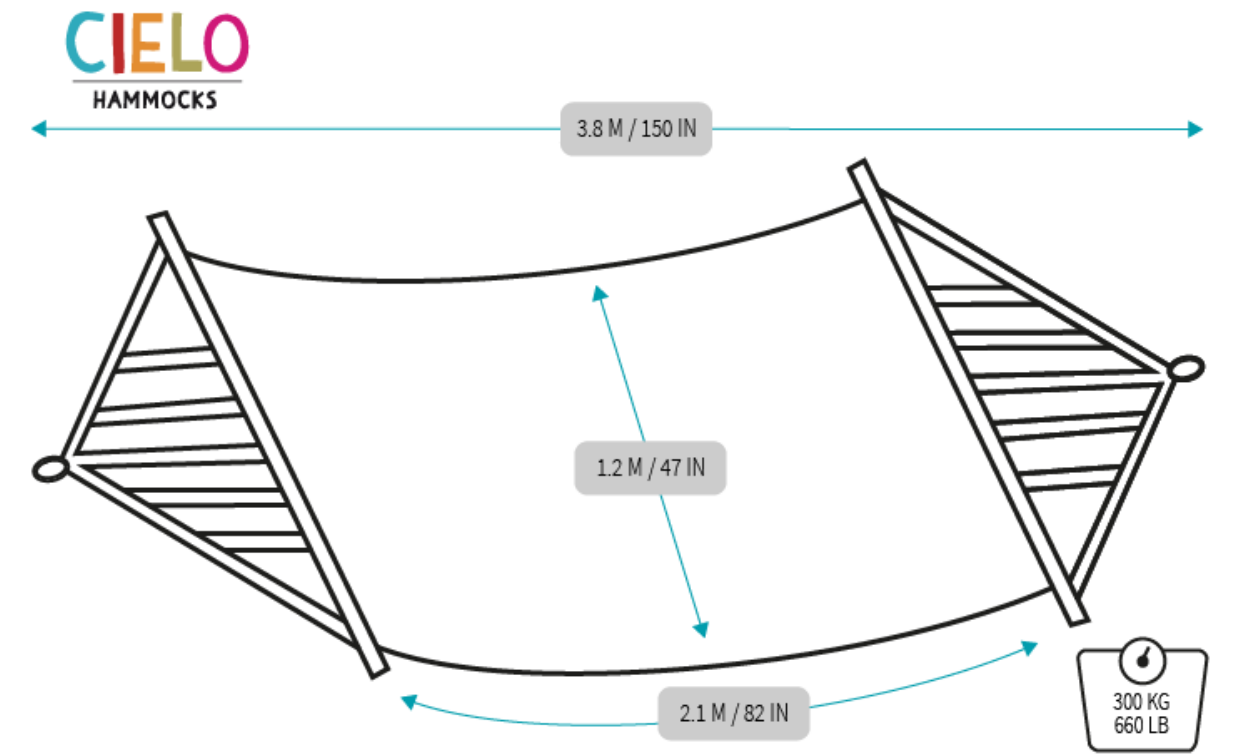

Weight Capacity: 300 kg /660lb

Item Weight: 2.00 kg/ 4.40 lb

SKU. DELPSMER (Canvas DuraSun®): \$42.29 USD

GLPS: American Style Hammock with Spreader Bars, made with 100% DuraSun® natural color fabric. Original Cielo Hammocks design, ideal to use in your garden, share with your couple and kids thanks to its flat and firm bed. Highly recommended for people who don't like woven hammocks. Resistant, comfortable and decorative.