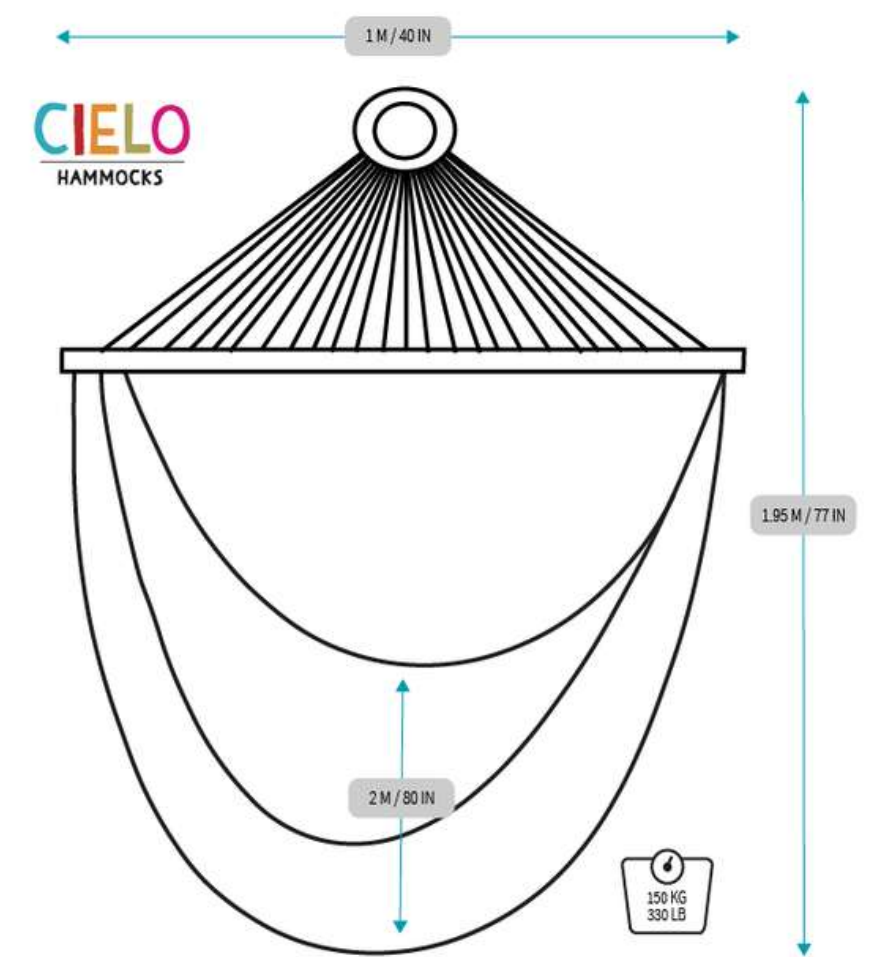

SXL Coralina: Decorate your spaces with the Coralina chair. Great for reading, watching TV, or just resting. Saves space in the room, besides being comfortable, ideal for small spaces since you only need a single hanging point.

Product: SXL Coralina

Weight Capacity: 150 kg / 330lb

Item Weight: 2.00 kg/ 4.40 lb

SKU. SXLASCOR (Cotton):

$38.39 USD