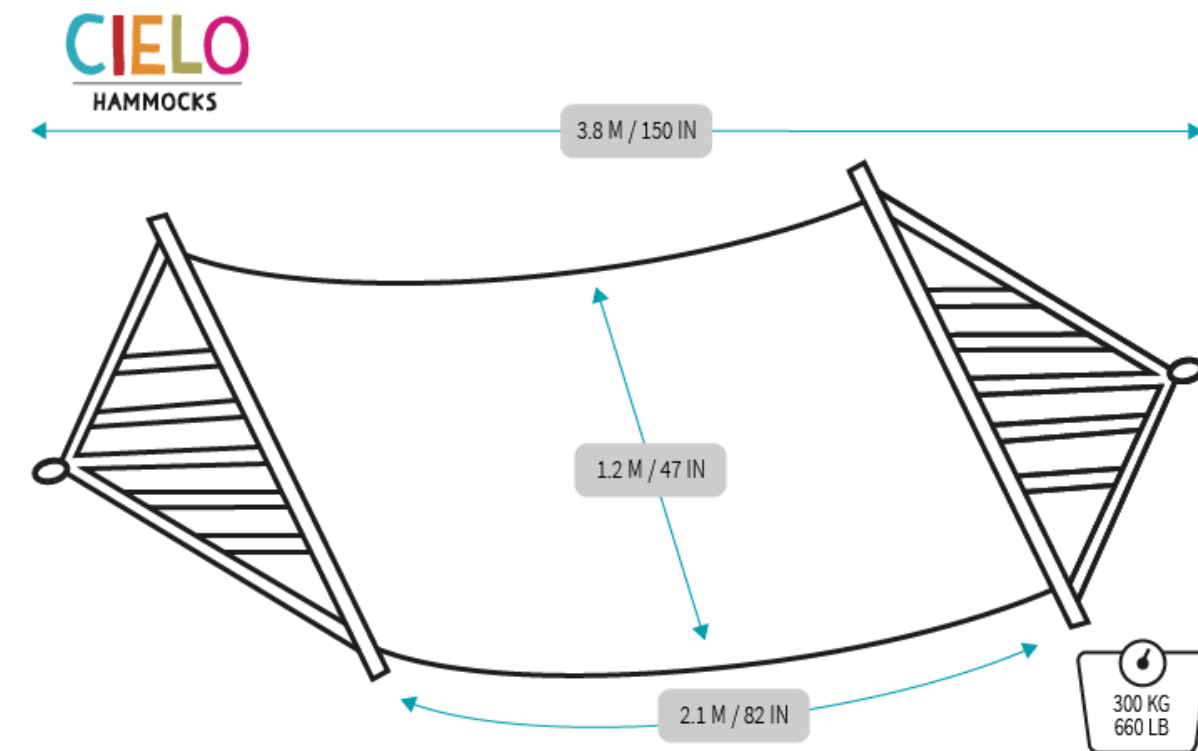

Product: GLPS

Weight Capacity: 300 kg / 660lb

Item Weight: 4.0 kg / 8.80lb

SKU. GLPSMER (Canvas DuraSun®): \$53.84 USD

FLPS: Hammock Chair made in 100% DuraSun® natural color fabric. Original Cielo Hammocks design. Highly recommended for people who don't like woven hammocks. Resistant, comfortable and decorative.

Product: FLPS

Weight Capacity: 100 kg / 220lb

Item Weight: 1.80 kg / 3.96lb

SKU. FLPSMER (Canvas DuraSun®): \$37.43 USD

DELPS: Hammock made in 100% DuraSun® mexican colors fabric. Original Cielo Hammocks design. Highly recommended for people who don't like woven hammocks. Resistant, comfortable and decorative.

Product: DELPS

Weight Capacity: 300 kg /660lb

Item Capacity: 2.00 kg/ 4.40 lb

SKU. DELPSOAX (Canvas DuraSun®): \$57.62 USD

GLPS: merican Style Hammock with Spreader Bars, made with 100% DuraSun® traditional mexican colors fabric. Original Cielo Hammocks design, ideal to use in your garden, share with your couple and kids thanks to its flat and firm bed. Highly recommended for people who don't like woven hammocks. Resistant, comfortable and decorative.