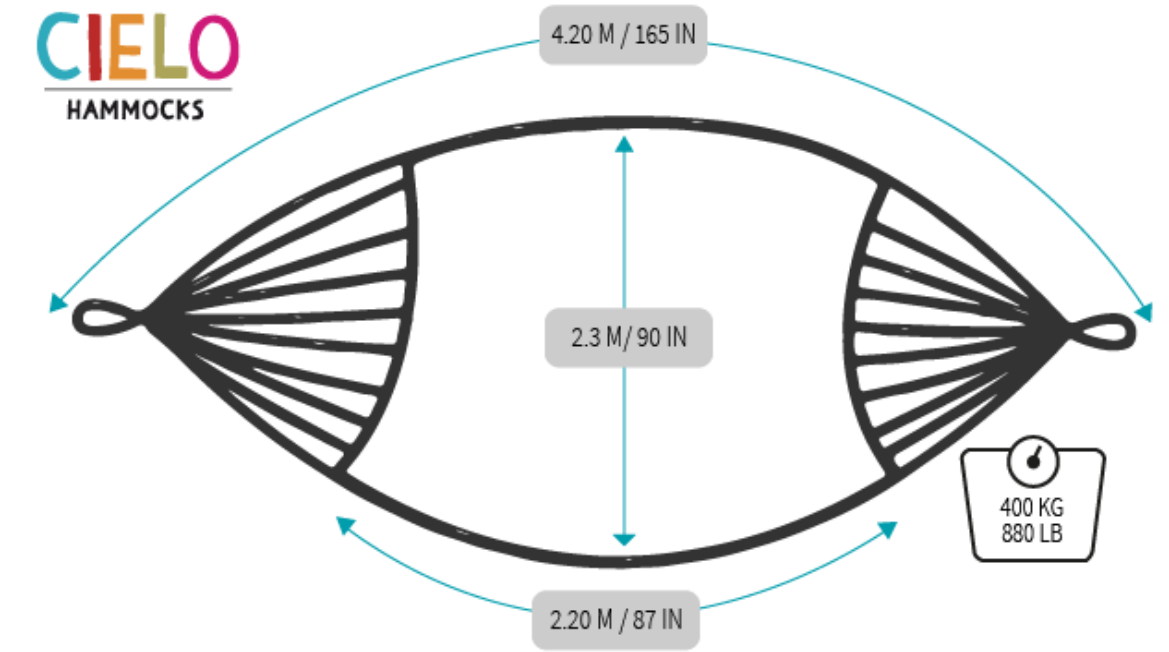

M24 Cotton Tulum color Pearl: Tulum Hammock, one of our stars, the result of hours of work by our artists and designers. Beautiful and big tassels hanging on its sides, tight and beautiful weave that besides making it comfortable, it makes it look like an piece of art that steal everyone's glances. Ideal for indoors, 100% cotton.

Product: M24 Cotton Tulum color Pearl

Weight Capacity: 400 kg /880 lb

Item Weight: 9kg/ 19.84lb

SKU. M24AFP02 (Natural Cotton): $122.66 USD