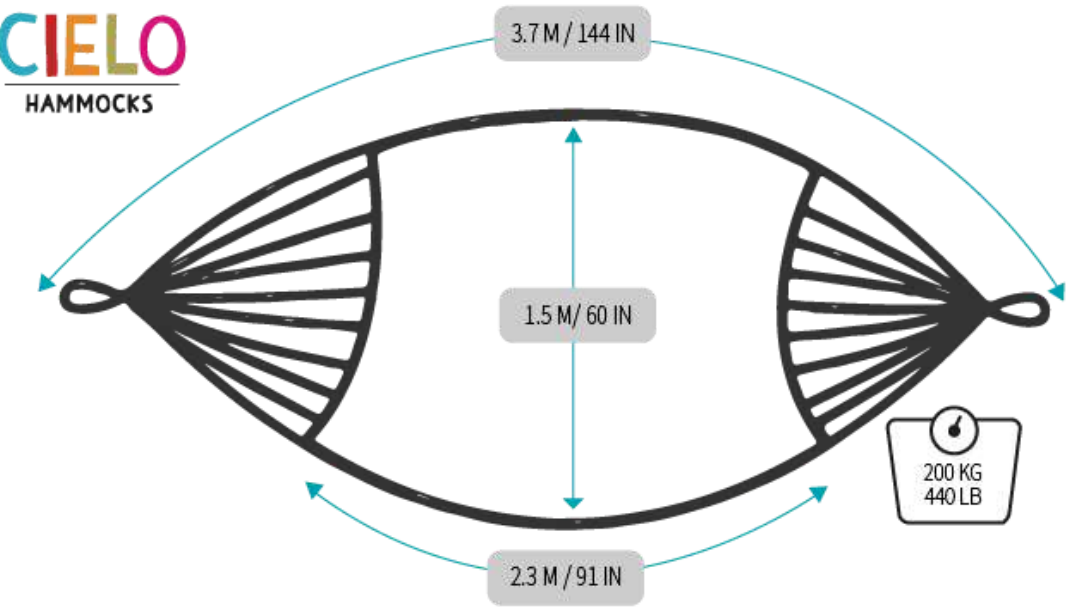

Product: GLAS

Weight Capacity: 300 kg / 660lb

Item Weight: 4.0 kg / 8.80lb

SKU. GLASVER (Canvas):

\$48.20 USD

FLAS: Hammock Chair made with 100% cotton fabric with the iconic houndstooth pattern (black & white). Original Cielo Hammocks design. Highly recommended for people who don't like woven hammocks. Resistant, comfortable and decorative.

Product: FLAS

Weight Capacity: 100 kg / 220lb

Item Weight: 1.80 kg / 3.96lb

SKU. FLASVER (Canvas):

\$30.79 USD

CIELO
HAMMOCKS

DELPFT: The Merida Tassels Hammock is one of our stars, the result of hours of work by our artists and designers. Beautiful and robust tassels hanging on its sides, made with 100% DuraSun® fabric. Besides being comfortable, it becomes a piece of art wherever you hang it and will steal everyone's glances. Ideal for indoors.

Product: DELPFT

Weight Capacity: 300 kg /660lb

Item Weight: 2.00 kg/ 4.40 lb

SKU. DELPFTMER (Canvas Tassels DuraSun®): \$88.70 USD

FLPFT: Highlight every corner of your home with our exclusive Merida Tassels model.