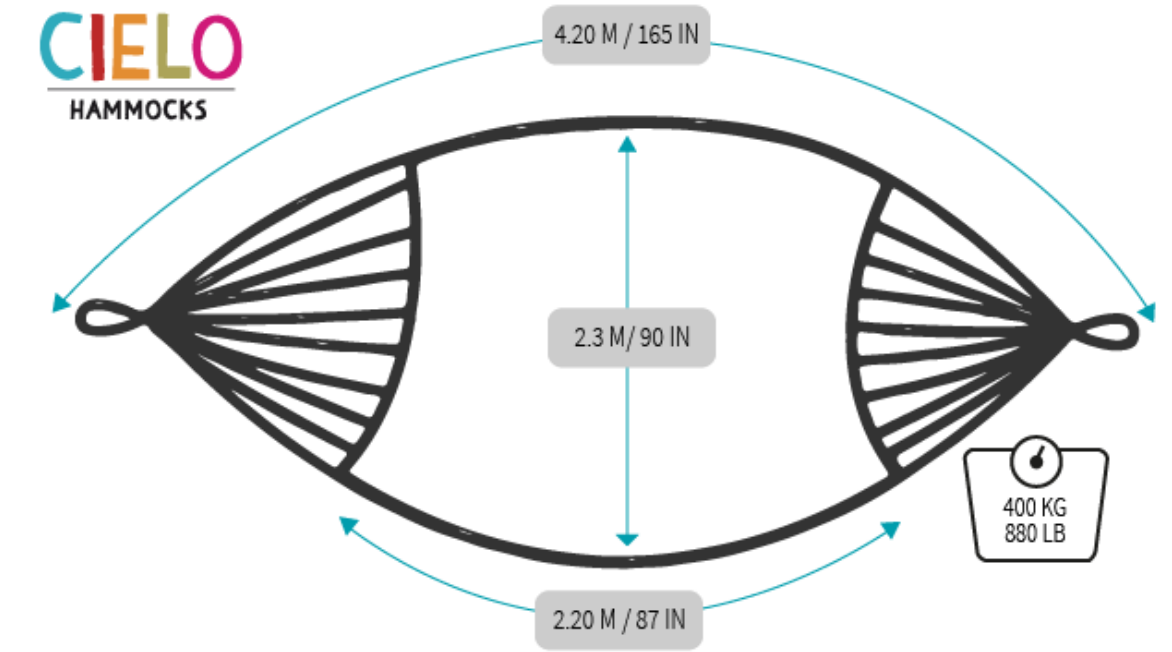

M24 Nylon Boho: Large Thick Cord Hammock with Decoration. One of our most beautiful hammocks. They decorate any space and are recommended by interior designers for any area where it can be hung. They are also ideal to play with children, pets and whatever you want to do in it, the thickness of its yarn makes it durable and at the same time the yarn becomes fluffy due to its caliber, which provides incomparable comfort. We recommend the large hammock for a whole family.

Product: M24 Nylon Boho

Weight Capacity: 400 kg /880 lb

Item Weight: 5.10 kg / 11.2lb

SKU. M24NFB10 (Nylon Boho): $89.75 USD