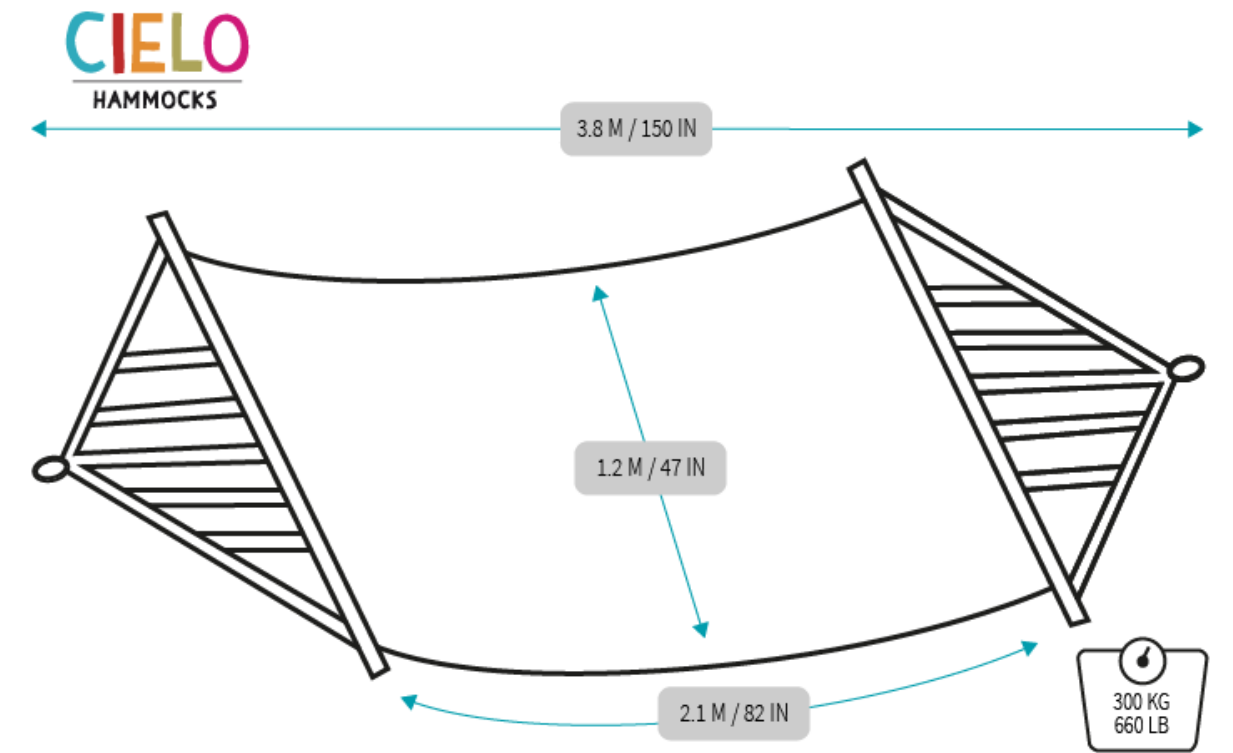

Product: FLPS

Weight Capacity: 100 kg / 220lb

Item Weight: 1.80 kg /3.96lb

SKU. FLPSOAX (Canvas DuraSun®): \$46.63 USD

DELAS: 100% Natural Cotton. We combined the mayan woven technique with the highest quality handmade cotton fabric. This hammock is designed with the iconic houndstooth pattern that will adorn soberly any room or terrace besides being comfortable.

Product: DELAS

Weight Capacity: 300 kg /660lb

Item Weight: 2.00 kg/ 4.40 lb

SKU. DELASVER (Canvas):

\$36.64 USD

GLAS: American Style Hammock with Spreader Bars, made with 100% cotton fabric with the iconic houndstooth pattern (black & white). Original Cielo Hammocks design, ideal to use in your garden, share with your couple and kids thanks to its flat and firm bed. Highly recommended for people who don't like woven hammocks. Resistant, comfortable and decorative.