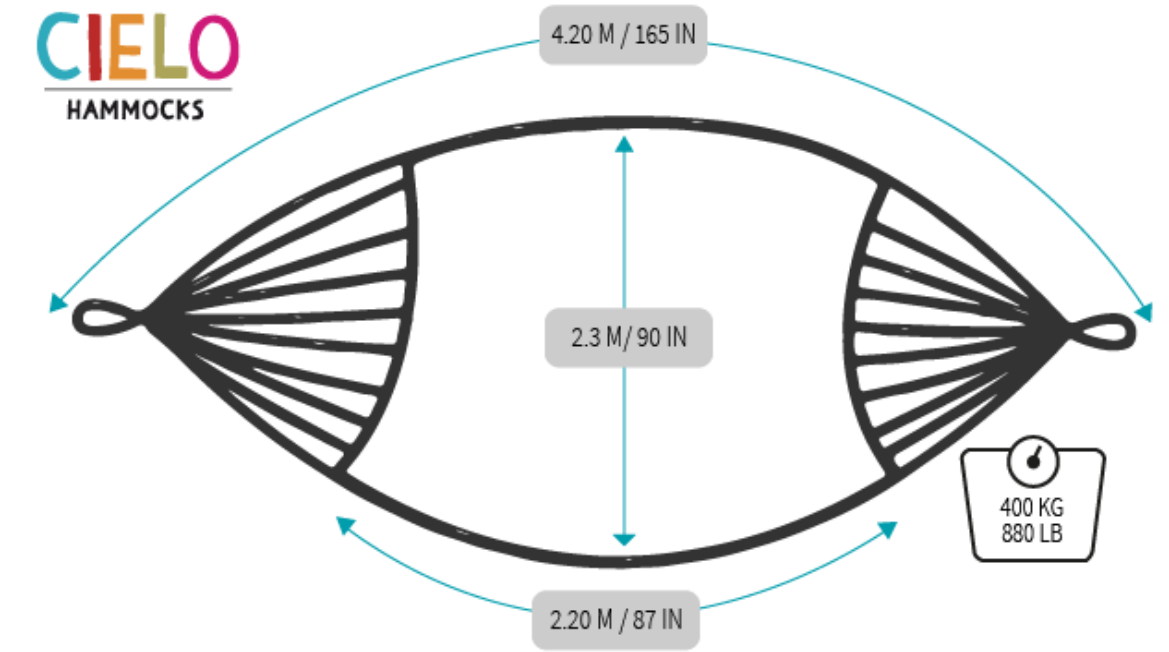

M24 / Decoration: Large Thick Cord Hammock with Fringe, ideal for playing with your kids, pets and whatever you want to do on them. The thickness of its cord makes it durable and at the same time fluffy thanks to its thickness that makes it incomparably comfortable. We recommend the large size for the whole family.

Product: M24 / Fringe

Weight Capacity: 400 kg /880 lb

Item Weight: 3.00 kg / 6.61 lb

SKU. M24AFC02 (Natural Cotton):	$55.36 USD
SKU. M24AFC (Multicolor Cotton):	$69.92 USD
SKU. M24NFC (Nylon):	$66.45 USD