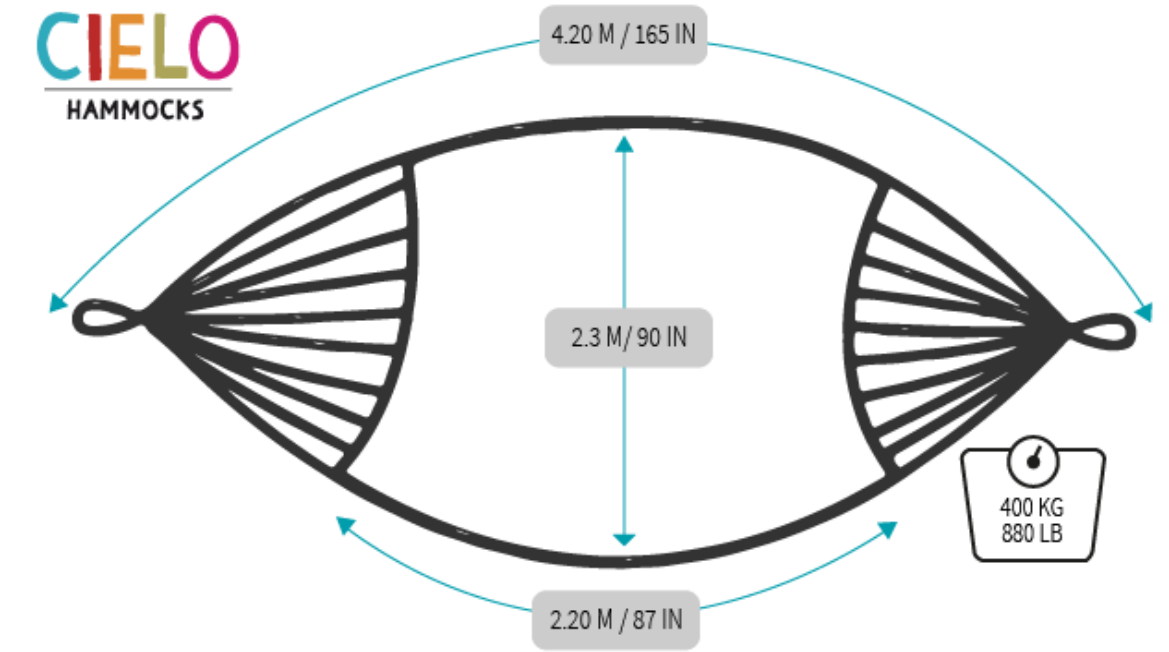

M24 Cotton Tulum: Tulum Hammock, it's the result of hours of work by our artists and designers. Beautiful and robust tassels with wood details hanging on its sides. Tight and beautiful weave that besides making it comfortable, it makes it look like a piece of art that steals everyone's glances. Ideal for indoors, 100% cotton. Available in 6 different colors

Product: M24 Cotton Tulum

Weight Capacity: 400 kg / 880 lb

Item Weight: 9kg / 19.84lb

Color Range

SKU. M24AFPM (Cotton):

$155.56 USD