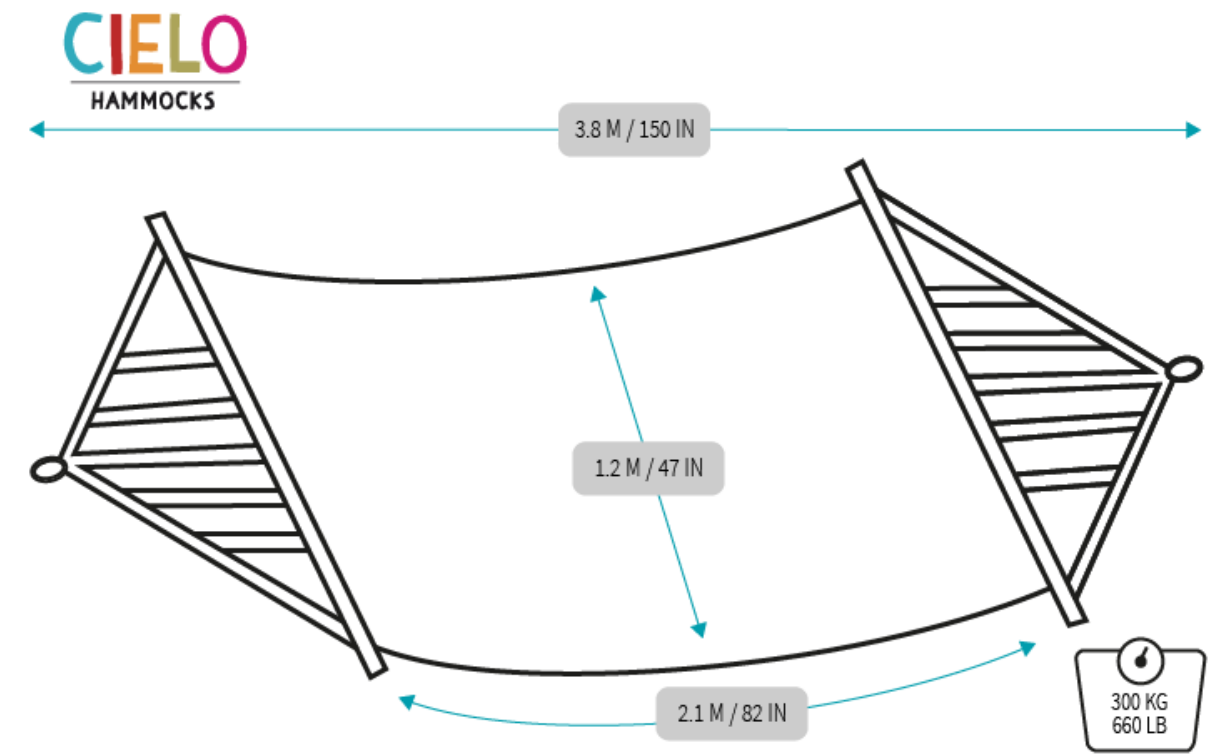

Product: RUNF + BUNF

Dimensions: H 1.3m / W 0.7m / L1.28m

H 4.46 ft / W 2.29 ft / 2.19ft

Weight Capacity: 120kg / 264lb

Item Weight: 14kg / 30.86 lb

SKU. RUNF + BUNF (Rocking Chair and Ottoman Chair Nylon):

\$72.14 USD

American Hammock

Made with spreader bars and thick cord. Ideal for two people and very decorative.

CL: This hammock is a beautiful decoration in a garden, beach house or porch. Very comfortable and resistant. This is our best-seller thanks to its beauty and low cost.