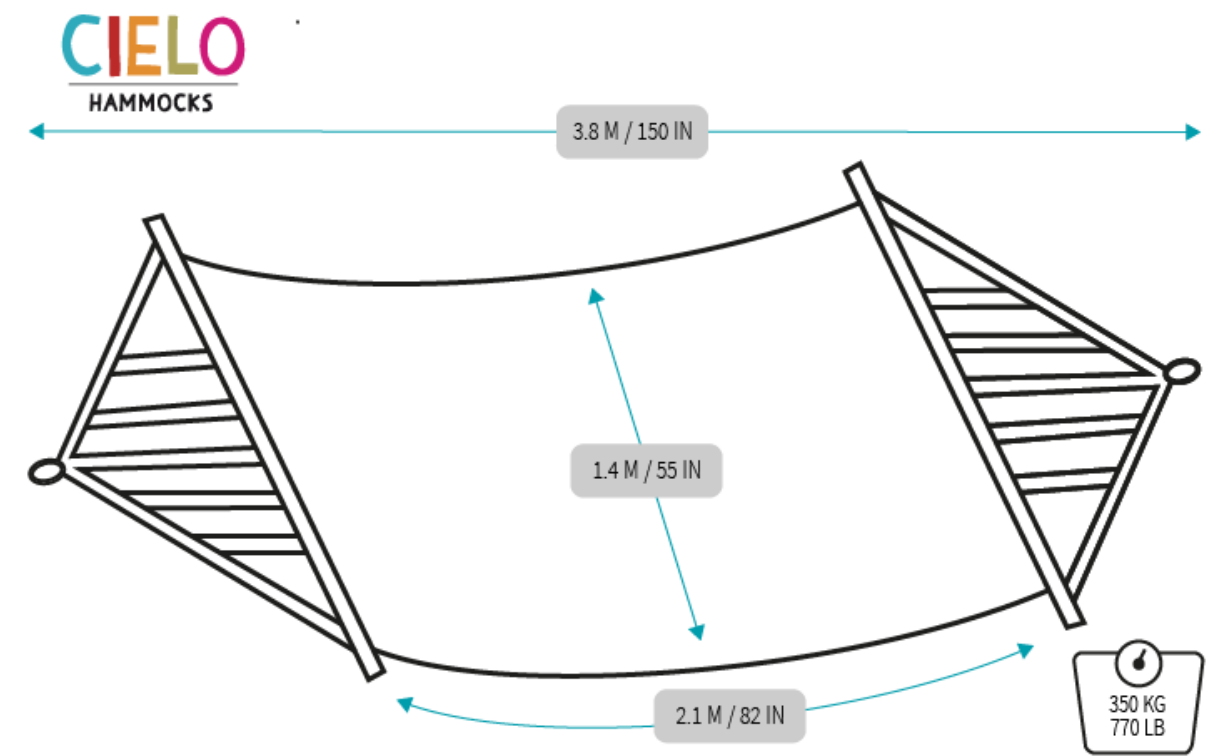

CxLP: Beautiful and decorative, full of details. Handmade macrame for greater elegance and decoration. Extremely comfortable and so beautiful that will dazzle you in any room or terrace. Highly demanded by boutique hotels and interior designers.