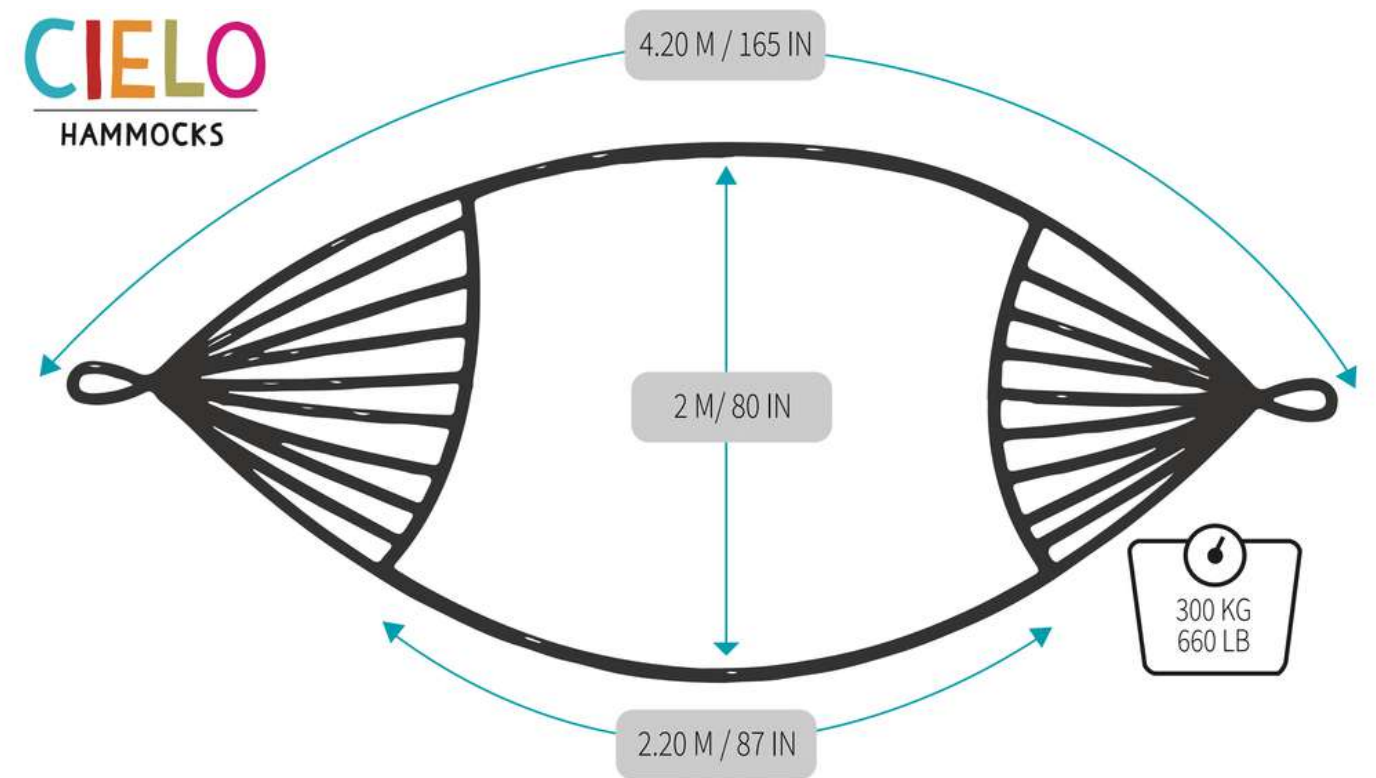

Product: M6OS.

Weight Capacity: 300 kg / 600lb

Item Weight: 1.40 kg / 3.08 lb

SKU. M6OSMOKA (Mercerized OSO®):

\$58.53 USD

CIELO
HAMMOCKS

M6OS: Mercerized Holbox will dazzle you with its beautiful beige, the perfect color that goes with any type of decoration. Large size, perfect to share with someone else. Unique on its type, designed exclusively by Cielo Hammocks. The mercerized cotton has UV protection. Enjoy the incredible comfort of a Mayan hammock resistant to all outdoor conditions.