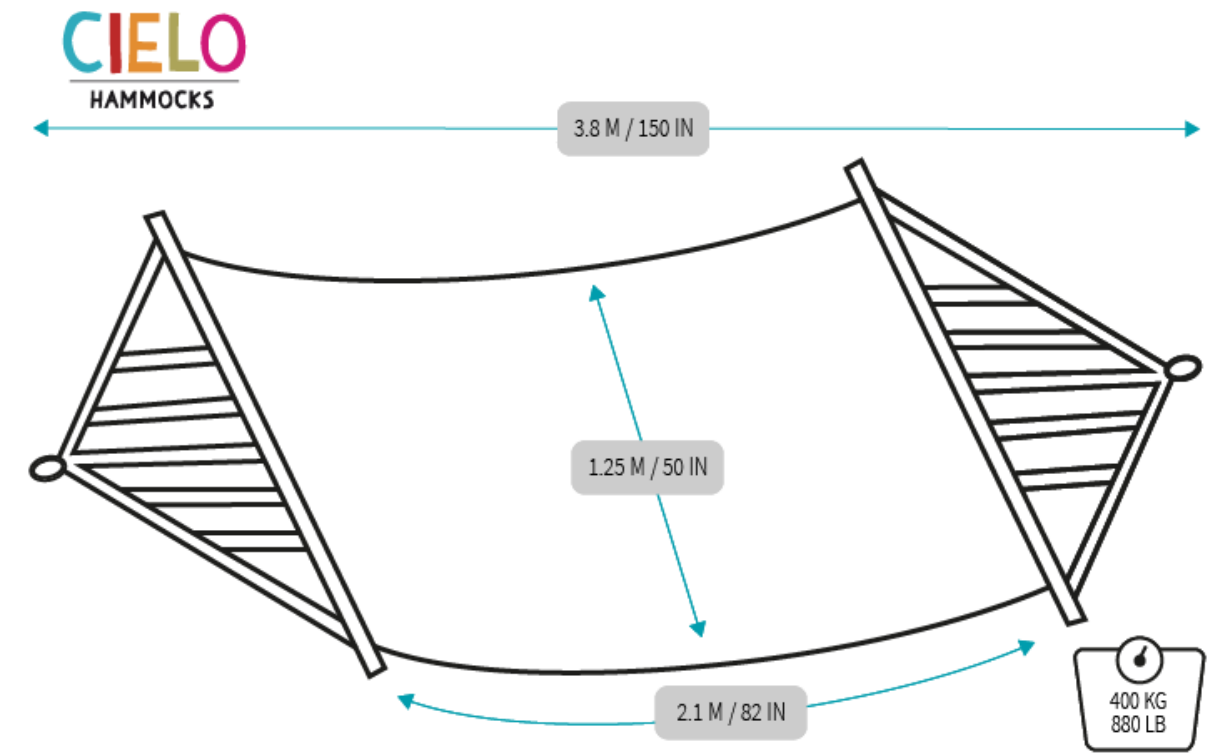

SHAS: We reinvented our hammock chair into a luxury product. Woven with 100% extra soft virgin thick cotton rope.

Extremely comfortable with a beautiful mahogany wood.

Exclusive and original Cielo Hammocks design. With this chair you'll achieve an exceptional space.

Product: SHAS

Weight Capacity: 250 kg/ 550 lb

Item Weight: 9.00 kg /19.84lb

SKU. SHAS02 (Cotton Natural):

$68.44 USD