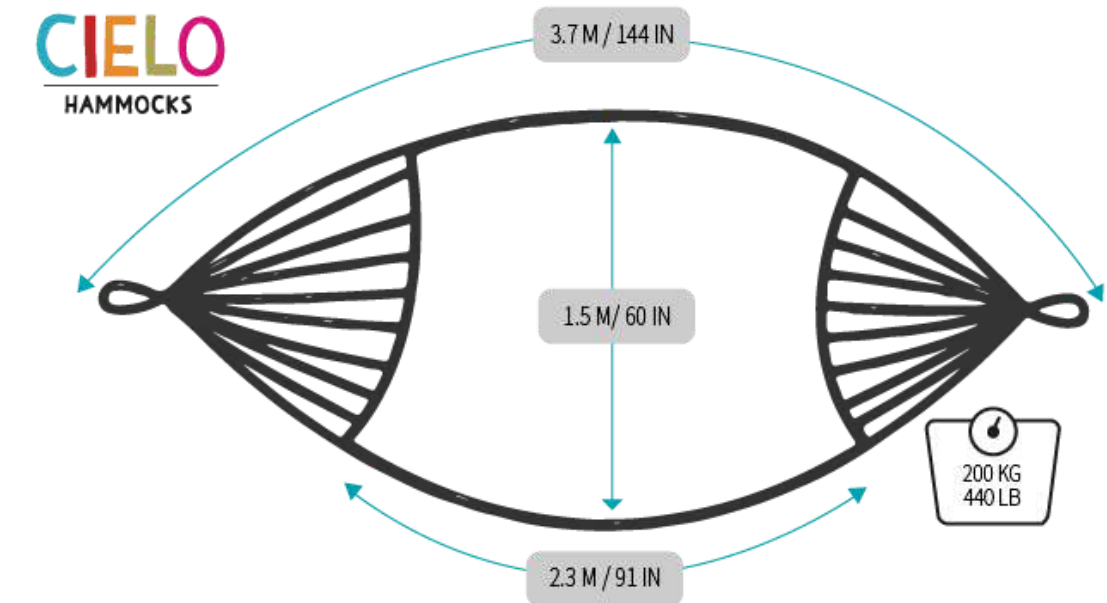

Product: DELPS

Weight Capacity: 300 kg /660lb

Item Capacity: 2.00 kg/ 4.40 lb

SKU. DELPSOAX (Canvas DuraSun®): \$57.62 USD

GLPS: merican Style Hammock with Spreader Bars, made with 100% DuraSun® traditional mexican colors fabric. Original Cielo Hammocks design, ideal to use in your garden, share with your couple and kids thanks to its flat and firm bed. Highly recommended for people who don't like woven hammocks. Resistant, comfortable and decorative.

Product: GLPS

Weight Capacity: 300 kg / 660lb

Item Weight: 4.0 kg / 8.80lb

SKU. GLPSOAX (Canvas DuraSun®):

\$69.17 USD

FLPS: Hammock Chair made in 100% DuraSun® traditional mexican colors fabric. Original Cielo Hammocks design. Highly recommended for people who don't like woven hammocks. Resistant, comfortable and decorative.

Product: FLPS

Weight Capacity: 100 kg / 220lb

Item Weight: 1.80 kg /3.96lb

SKU. FLPSOAX (Canvas DuraSun®): \$46.63 USD

DELAS: 100% Natural Cotton. We combined the mayan woven technique with the highest quality handmade cotton fabric. This hammock is designed with the iconic houndstooth pattern that will adorn soberly any room or terrace besides being comfortable.

Product: DELAS

Weight Capacity: 300 kg /660lb

Item Weight: 2.00 kg/ 4.40 lb

SKU. DELASVER (Canvas):

\$36.64 USD

GLAS: American Style Hammock with Spreader Bars, made with 100% cotton fabric with the iconic houndstooth pattern (black & white). Original Cielo Hammocks design, ideal to use in your garden, share with your couple and kids thanks to its flat and firm bed. Highly recommended for people who don't like woven hammocks. Resistant, comfortable and decorative.