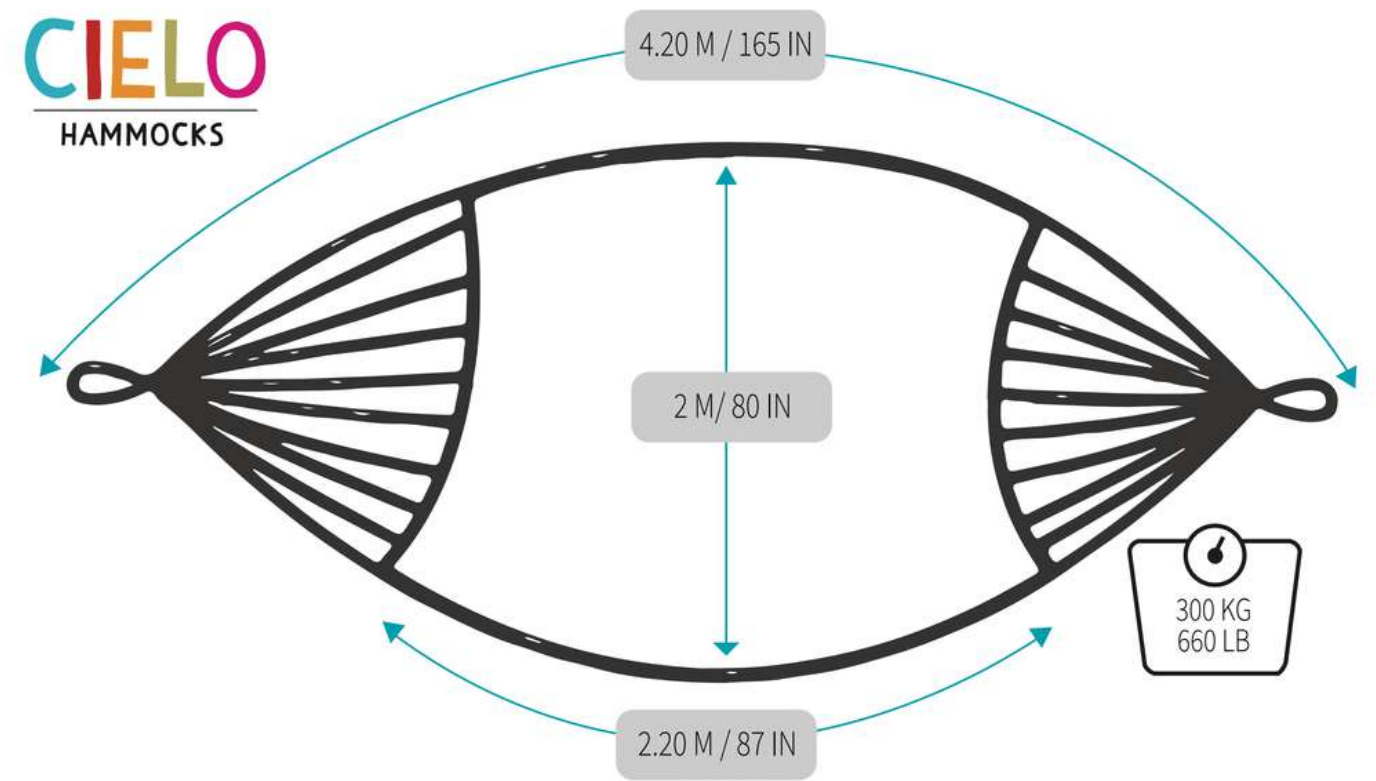

SKU. M6BSBAC (OSO®): \$54.75 USD

Product: M6BS.

Weight Capacity: 300 kg / 600lb

Item Weight: 1.40 kg / 3.08 lb

CIELO
HAMMOCKS

M6BS: We have designed the most comfortable hammock in the market using the softest cotton cords. Softness and comfort are the words that characterize our OSO® hammocks. Perfect for interior spaces for "siestas" and sleeping on it all night long.