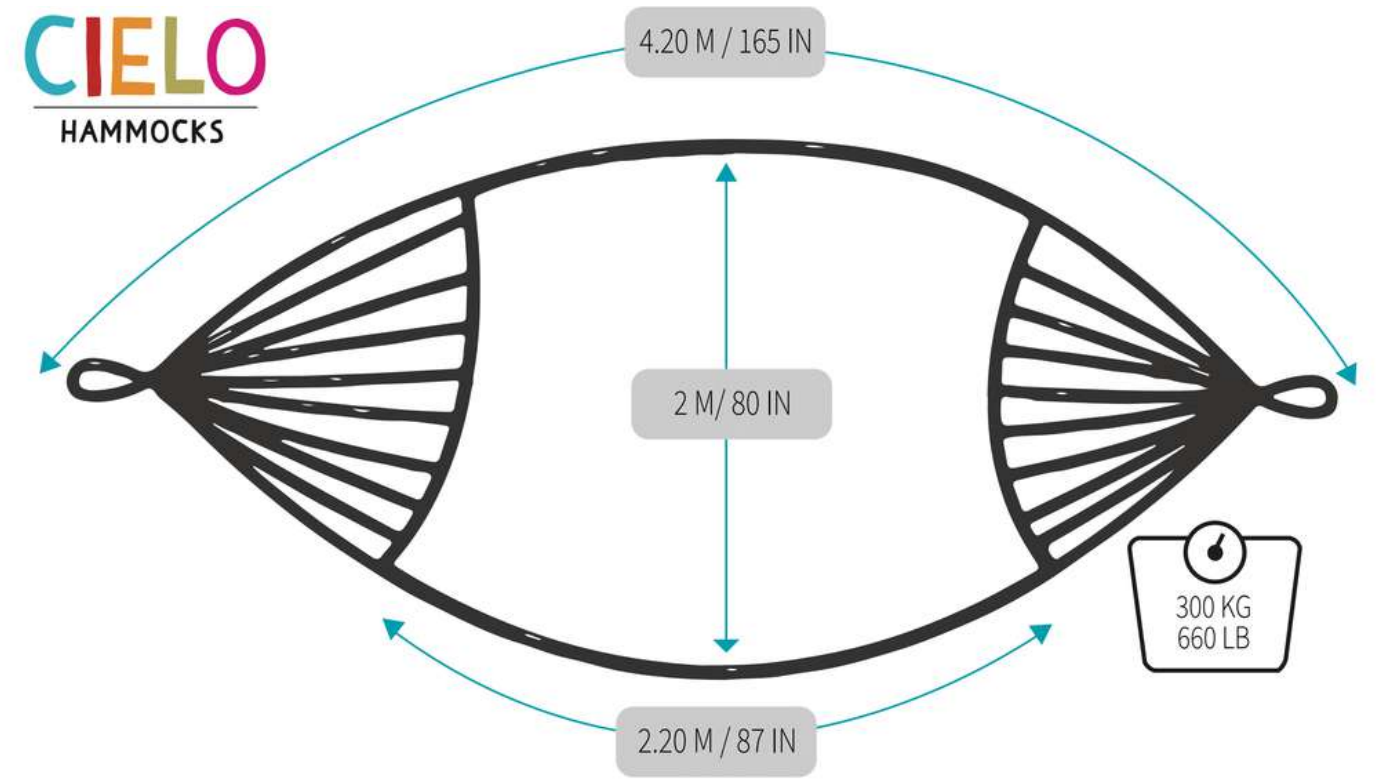

Product: M4OS.

Weight Capacity: 200 kg / 440lb

Item Weight: 1.00 kg / 2.20 lb

SKU. M4OS6690 (Mercerized OSO®):

\$38.79 USD

CIELO
HAMMOCKS

M6OS: Enjoy the incredible comfort of a traditional Mayan hammock resistant to all weather conditions. Ideal for camping, traveling. Perfect for a day at the beach or to enjoy an afternoon siesta anywhere.

Product: M6OS.

Weight Capacity: 300 kg / 600lb

Item Weight: 1.40 kg / 3.08 lb

SKU. M6OSMOKA (Mercerized OSO®):

\$58.53 USD

CIELO
HAMMOCKS

M6OS: Mercerized Holbox will dazzle you with its beautiful beige, the perfect color that goes with any type of decoration. Large size, perfect to share with someone else. Unique on its type, designed exclusively by Cielo Hammocks. The mercerized cotton has UV protection. Enjoy the incredible comfort of a Mayan hammock resistant to all outdoor conditions.