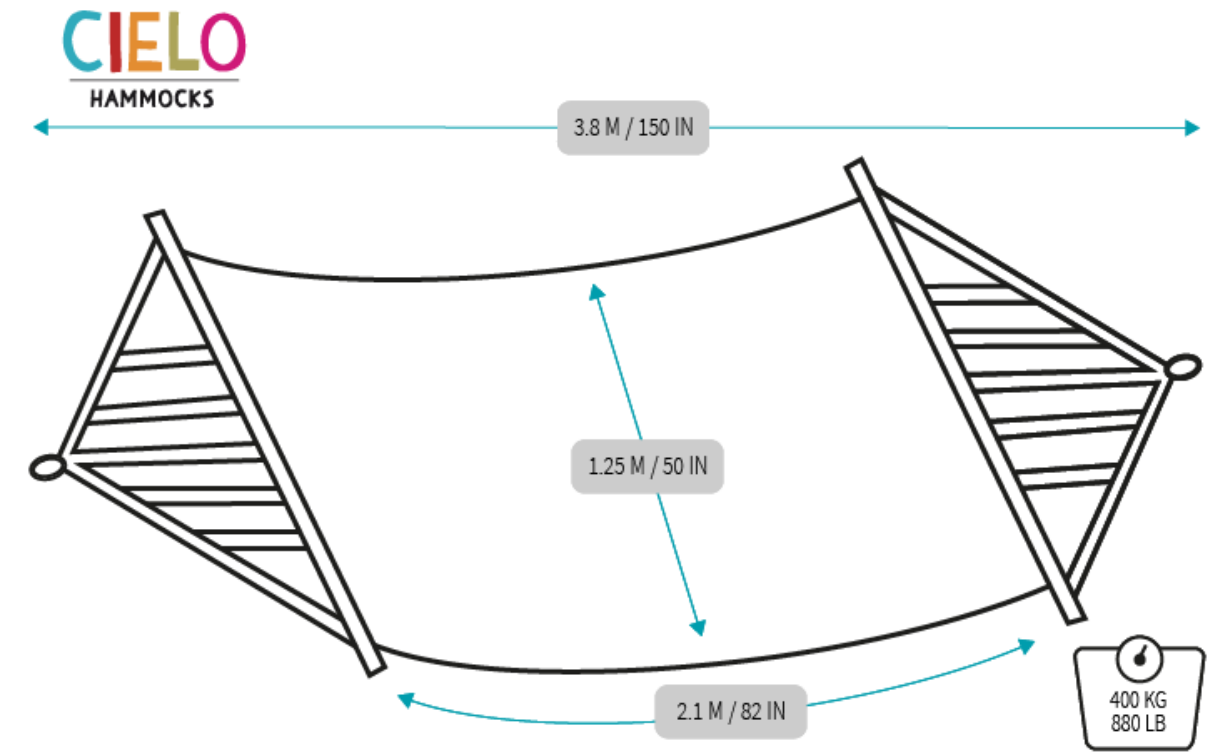

HAYS: This is an unique and original Cielo Hammocks design. This is the high-end version of the American style hammocks. Made with mahogany wood, the thickness and weight of the wood makes it comfortable and stable. The hammock is woven with cotton rope of the highest quality. Achieve an unique space with this hammock and enjoy sleeping in a Cielo Hammock.

Product: HAYS

Weight Capacity: 400 kg/ 880lb

Item Weight: 15 kg /33lb

SKU. HAYS02 (Cotton Natural):

$170.79 USD