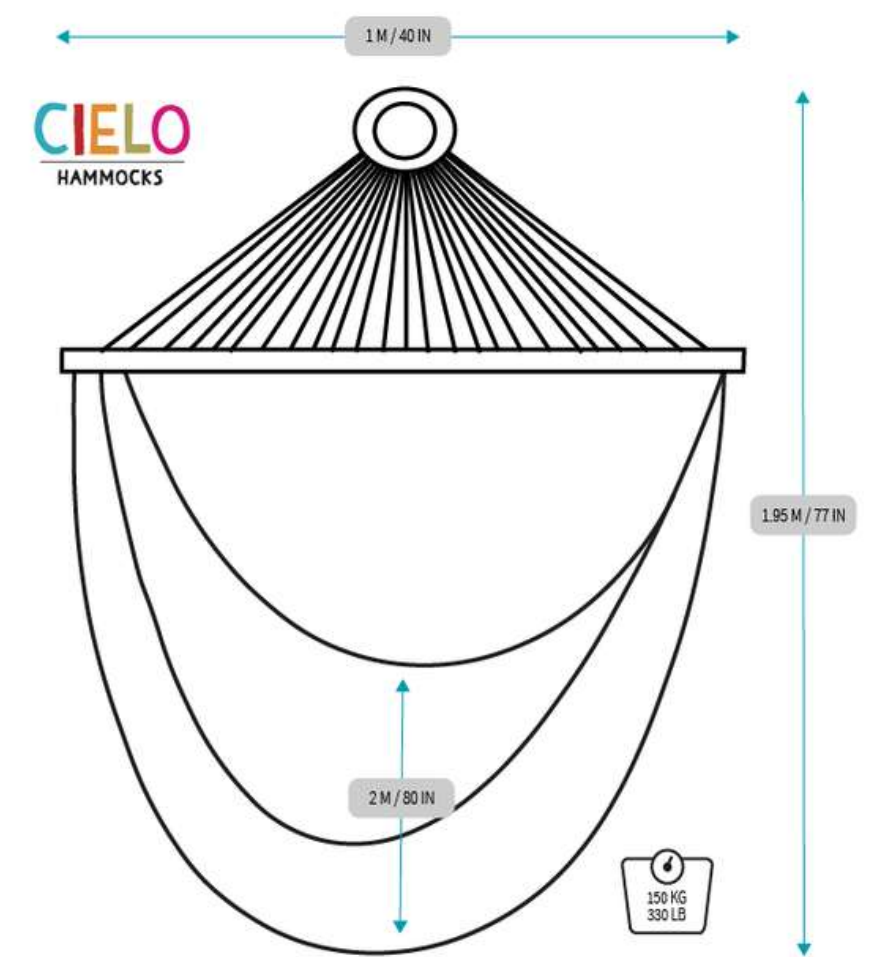

SXL Coralina: Decorate your spaces with the Coralina chair. Great for reading, watching TV, or just resting. Saves space in the room, besides being comfortable, ideal for small spaces since you only need a single hanging point.

Product: SXL Coralina

Weight Capacity: 150 kg / 330lb

Item Weight: 2.00 kg/ 4.40 lb

SKU. SXLASCOR (Cotton):

\$38.39 USD

SXL Montejo: Montejo Chair XL, try our Mayan hanging chairs. Rest and decorate all of your spaces in an exceptional way. Result of working hours of our artists and designers. Tight weave with beautiful decoration that hangs from its front side that makes it ideal for indoors use. 100% soft cotton. Ideal for small spaces since you only need a single hanging point.