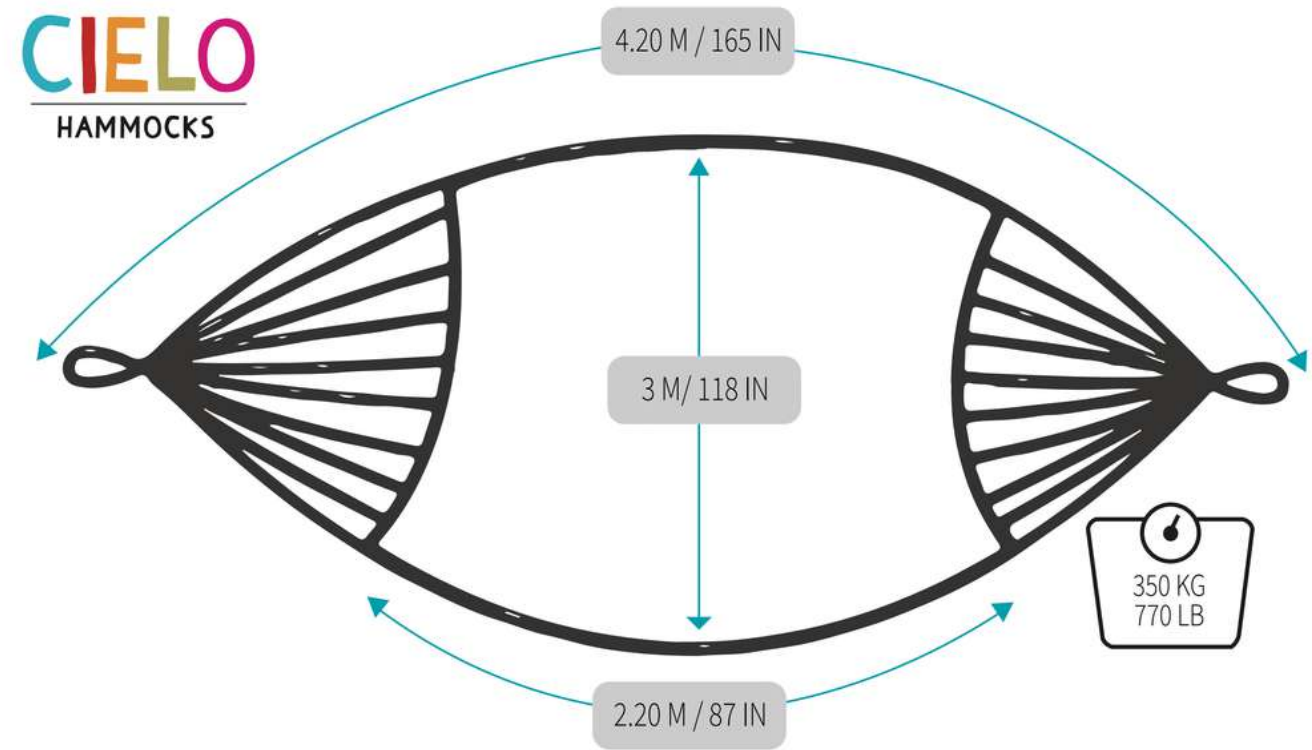

Product: M7

Weight Capacity: 350 kg / 770lb

Item Weight: 1.70 kg / 3.74 lb

SKU. M7AS (Cotton): \$51.02 USD

SKU. M7NS (Nylon): \$58.07 USD

CIELO
HAMMOCKS

M6COR: Coralina Hammock, it's ideal for one or two adults, comfortable and decorative. The natural and black color will give it a sophisticated accent wherever you put it. Made with soft cotton, exclusive design by Cielo Hammocks