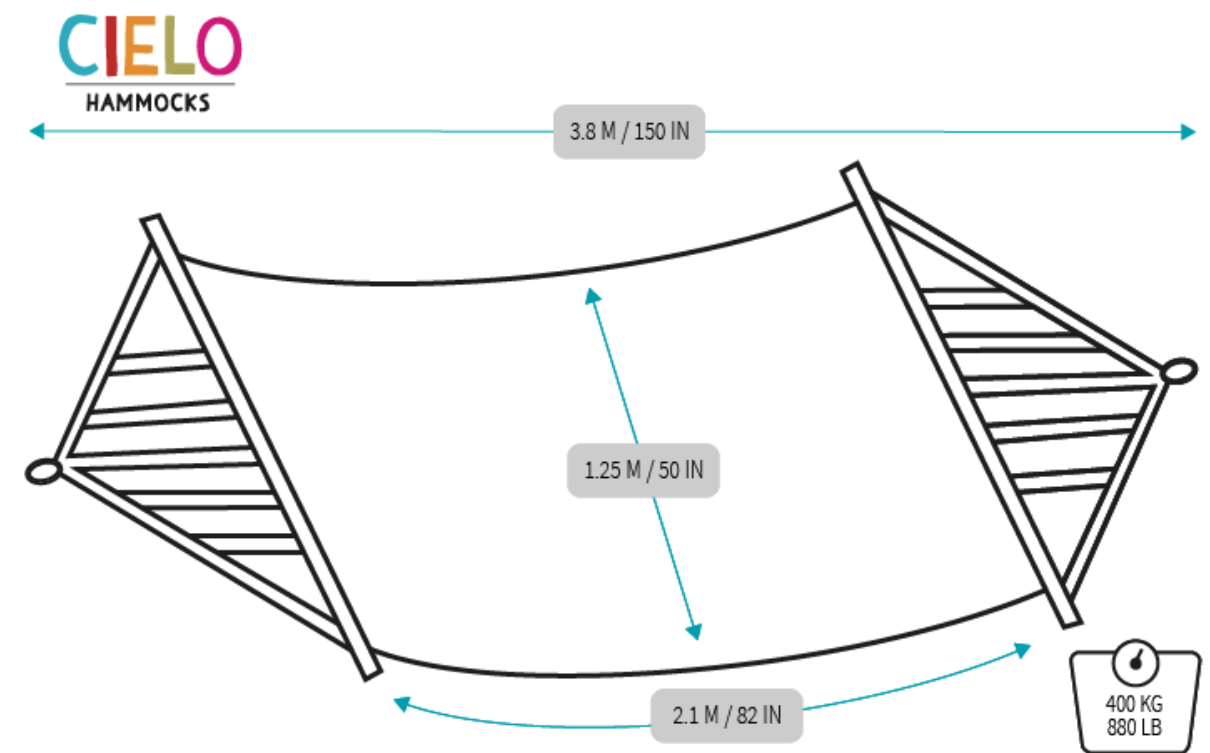

HHYS: This is an unique and original Cielo Hammocks design. This is the high-end version of the American style hammocks.

Made with mahogany wood, the thickness and weight of the wood makes it comfortable and stable. Besides having an original design inspired by the wooden yoke used on oxen while pulling a cart. The hammock is woven with cotton rope of the highest quality. Achieve an unique space with this hammock.

Product: HHYS

Weight Capacity: 450 kg /990lb

Item Weight: 19 kg / 41.88 lb

SKU. HHYS02 (Cotton Natural):

$170.79 USD