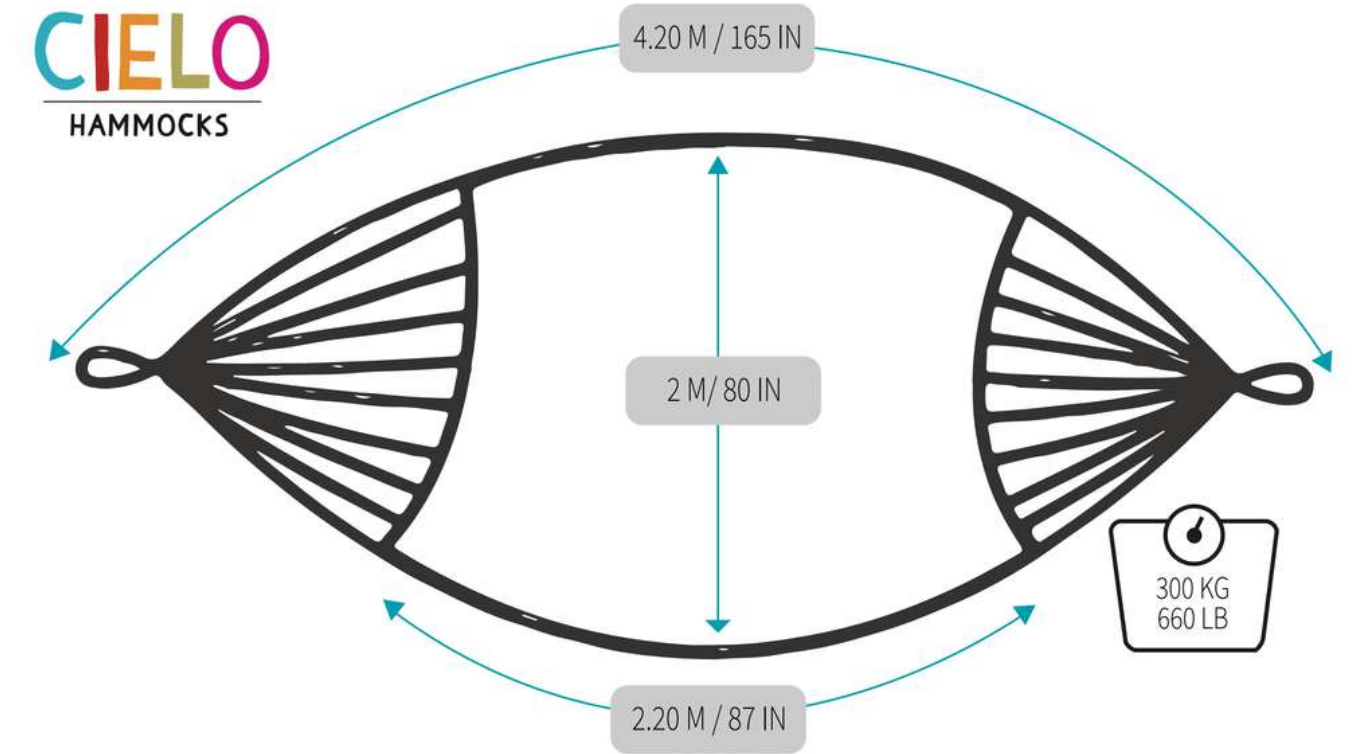

Product: M4BS.

Weight Capacity: 200 kg / 440lb

Item Weight: 1.00 kg / 2.20 lb

SKU. M4BSBAC (OSO®): \$36.27 USD

M6BS: Bacalar Large Hammock, made with OSO® thread. It is ideal for two or more people. It is easy to hang and pack because it is very light. Perfect for interiors. A very strong, comfortable and durable hammock.