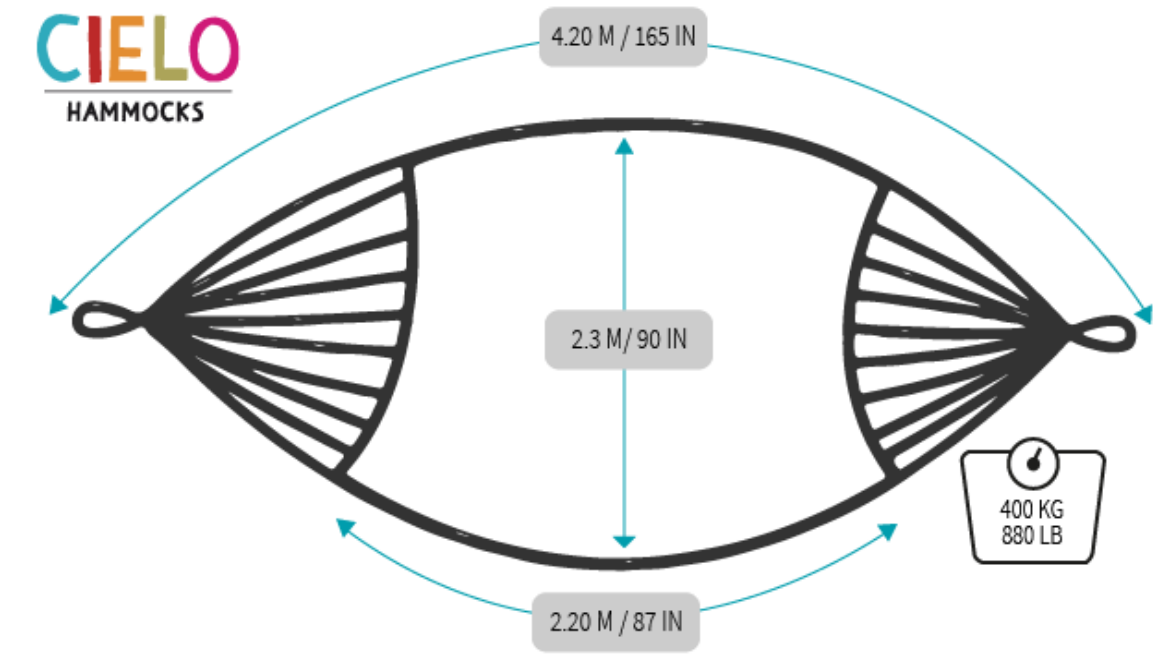

M24 Cotton Tulum Pantera: Tulum Hammock, one of our stars, the result of hours of work by our artists and designers. Beautiful and big tassels hanging on its sides, tight and beautiful weave that besides making it comfortable, it makes it look like an piece of art that steal everyone's glances. Ideal for indoors, 100% cotton.

Product: M24 Cotton Tulum Pantera

Weight Capacity: 400 kg /880 lb

Item Weight: 9kg / 19.84lb

SKU. M24AFP10 (Black Cotton): $155.56 USD